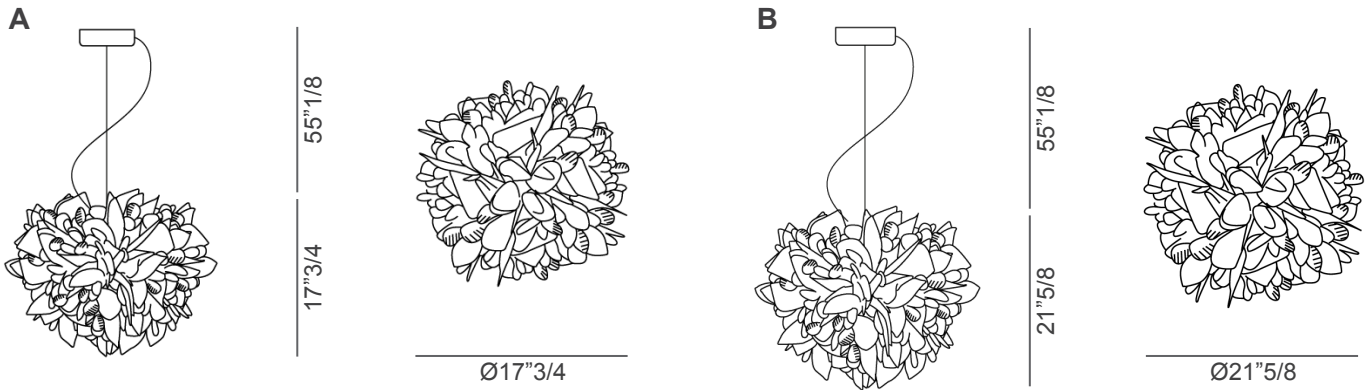

Finishes and materials

Diffuser: Opalflex®

- FOLIAGE RED WIRE
- FOLIAGE TRSP. WIRE

(For more specifications, please refer to “Finishes & Materials”)

Veli Foliage

Dimensions

A: Ø17"3/4 x 17"3/4H

B: Ø21"5/8 x 21"5/8H

Cables & canopy height: 55"1/8

Light source:

A: 2 X E26 - 12W LED Filament - Dimmable

B: 4 X E26 - 12W LED Filament - Dimmable

Canopy detail

Available with transparent or red wrapped electric wire

BOTTOM VIEW