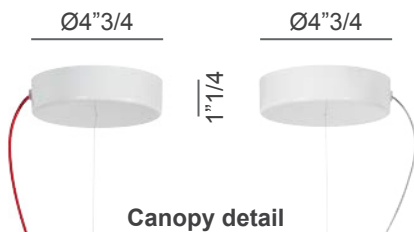

Finishes and materials

Diffuser: Opalflex®

- FOLIAGE RED WIRE
- FOLIAGE TRSP. WIRE

(For more specifications, please refer to “Finishes & Materials”)

Veli Foliage

Dimensions

A: Ø17"3/4 x 17"3/4H

B: Ø21"5/8 x 21"5/8H

Cables & canopy height: 55"1/8

Light source:

A: 2 X E26 - 12W LED Filament - Dimmable

B: 4 X E26 - 12W LED Filament - Dimmable

Canopy detail

Available with transparent or red wrapped electric wire

BOTTOM VIEW