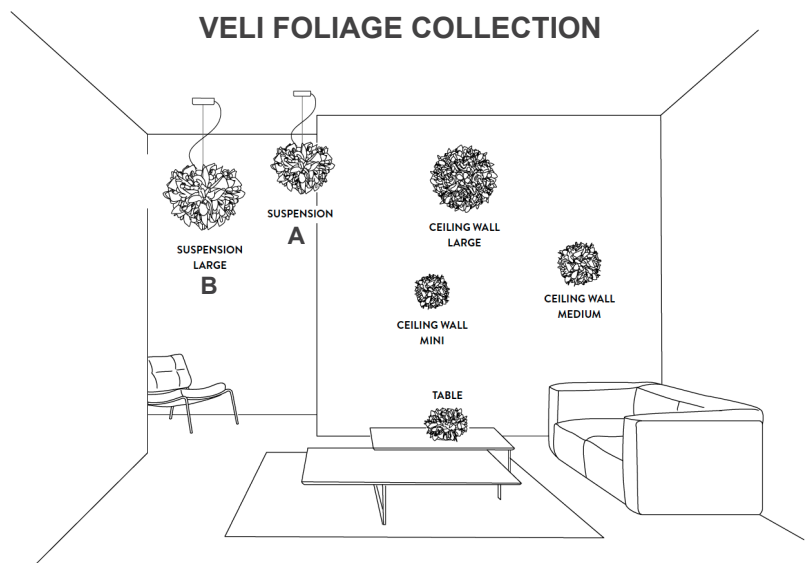

Veli Foliage

Design: Adriano Rachele

Description

Suspension lamp with handcrafted Opalflex® diffuser inspired by the natural world. With MagneticSystem® for easy installation and cleaning. Also available in ceiling/wall and table versions. Made in Italy.

Cables & canopy height: 55"1/8

Light source:

A: 2 X E26 - 12W LED Filament - Dimmable

B: 4 X E26 - 12W LED Filament - Dimmable

Canopy detail

Available with transparent or red wrapped electric wire

BOTTOM VIEW

BOTTOM VIEW

VELI FOLIAGE COLLECTION

NOTE: 19ft (aprox.) cable kit must be ordered with lamp purchase. Multiple installation kit on request.

(For more specifications, please refer to "Finishes & Materials")