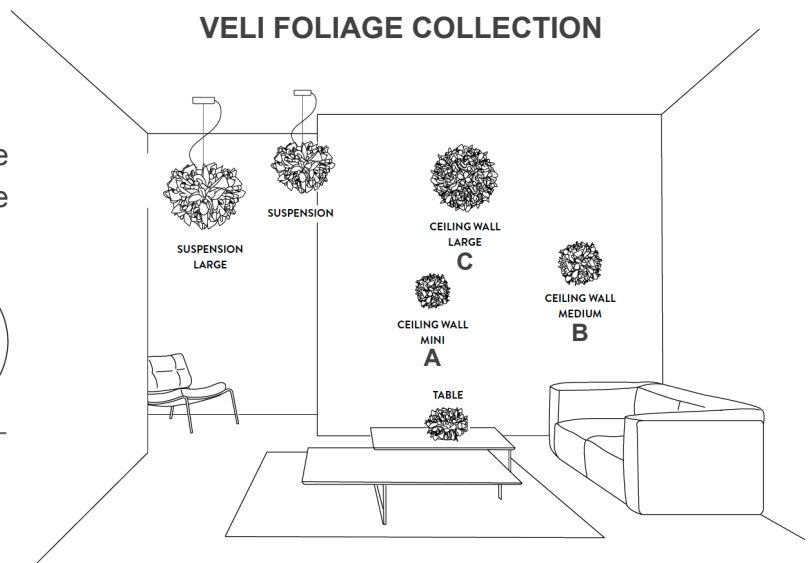

Veli Foliage

Design: Adriano Rachele

Description

Ceiling or wall lamp with handcrafted Opalflex® diffuser inspired by the natural world. With MagneticSystem® for easy installation and cleaning. Available in three sizes. Also available in suspension and table versions. Made in Italy.

8"5/8

Ø29"1/2

Light source:

A: 2 X E12 - 6W LED Filament - Dimmable

B: 2 X E26 - 12W LED Filament - Dimmable

C: 3 X E26 - 12W LED Filament - Dimmable

A

Ø7"1/2

B

Ø10"1/4

C

Ø14"5/8

VELI FOLIAGE COLLECTION

(For more specifications, please refer to "Finishes & Materials")