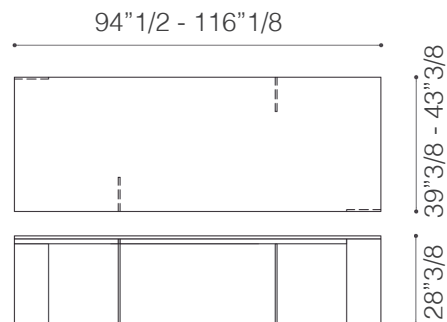

Axis

Design: Gabriele & Oscar Buratti

Description

Top in wood: dark stained walnut, otherwise in back-lacquered glass in white, black, warm grey or frosted. Legs in reflecting polished stainless steel or brushed burnished steel.

Dimensions

Rectangular

94"1/2W x 39"3/8D x 28"3/8H

116"1/8W x 43"1/4D x 28"3/8H

Finishes and materials

Top: Wood or glass

Legs: Reflecting polished stainless steel or brushed burnished steel

(For more specifications, please refer to "Finishes & Materials")