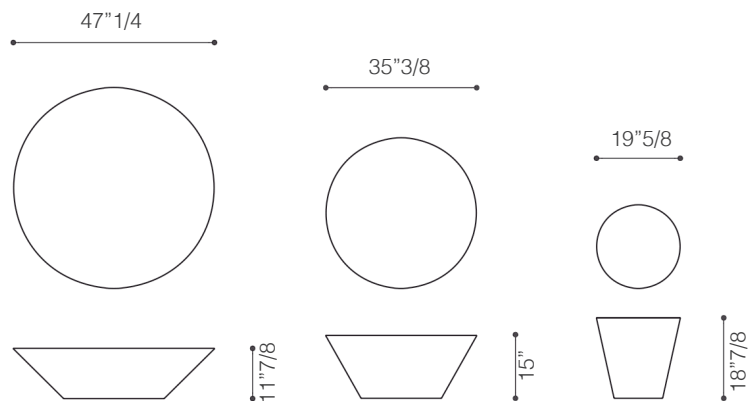

Dimensions

Ø 47" 1/4 x 11" 7/8H
Ø 35" 3/8 x 15" H
Ø 19" 5/8 x 18" 7/8H

Finishes and materials

Base: BAYDUR®60 moulded polyurethane, lacquered with glossy finishes in same colour as top.
Top: Leaded mirrored glass or mirrored glass; extra clear back-lacquered glass in the colours: black, white, white SW, linen, sand, clay, burgundy, pink, dark green, mustard yellow, brick red or navy blue; matt marble: white arabesque, Levanto red or Alpi Green.