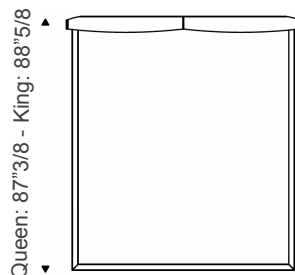

Dimensions

Queen size: 72"W x 87"3/8D x 39"3/8H
(To fit American QUEEN size Mattress 60"x 80")

King size: 87"3/4W x 88"5/8D x 39"3/8H
(To fit American KING size Mattress 76"3/4 x 80")

Queen: 72" - King: 87"3/4

Queen: 87"3/8 - King: 88"5/8

Notes:
Slats included.
Mattress not included.