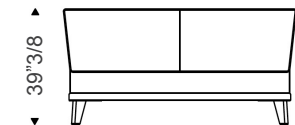

Adam

Design: Gino Carollo

Description

Upholstered double bed fully covered in a wide and elegant color palette of fabric, micro nubuck, synthetic leather or soft leather. It stands out for its spacious and comfortable headboard, consisting of two large curved cushions, and for the design of its wooden feet. Headboard profiles in matching color or in red soft leather. Made in Italy.

Dimensions

Queen size: 72"W x 87"3/8D x 39"3/8H
(To fit American QUEEN size Mattress 60"x 80")

King size: 87"3/4W x 88"5/8D x 39"3/8H
(To fit American KING size Mattress 76"3/4 x 80")

Queen: 72" - King: 87"3/4

Queen: 87"3/8 - King: 88"5/8

Notes:
Slats included.
Mattress not included.