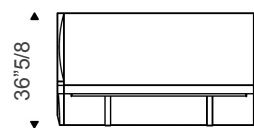

### Dimensions

**Queen size:** 66"1/8W x 85"7/8D x 36"5/8H  
(To fit American QUEEN size Mattress 60" x 80")

**King size:** 81"7/8W x 87"D x 36"5/8H  
(To fit American KING size Mattress 76"3/4 x 80")

36"5/8

Queen: 66"1/8 - King: 81"7/8

Queen: 85"7/8 - King: 87"

Queen: 85"7/8 - King: 87"

Notes:  
Slats included.  
Mattress not included.