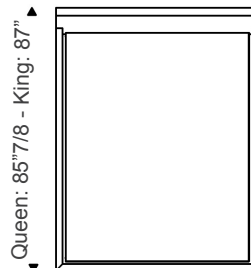

### Dimensions

**Queen size:** 66"1/8W x 85"7/8D x 36"5/8H  
(To fit American QUEEN size Mattress 60" x 80")

**King size:** 81"7/8W x 87"D x 36"5/8H  
(To fit American KING size Mattress 76"3/4 x 80")

36"5/8

Queen: 66"1/8 - King: 81"7/8

Queen: 85"7/8 - King: 87"

Queen: 85"7/8 - King: 87"

Notes:  
Slats included.  
Mattress not included.