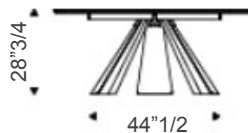

## Description

Fixed table offered in two different sizes. The base is available in embossed lacquered steel.

Round top in a wide range of ceramic options.  
Optional Lazy Susan central swiveling tray.  
Made in Italy.

## Dimensions

A) Ø55" 1/8 x 28" 3/4 H

B) Ø62" 1/8 x 28" 3/4 H

Size A

Ø55" 1/8

Size B

Ø62" 1/8