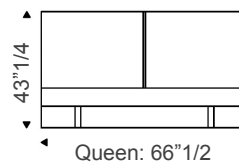

Lukas

Design: Studio Kronos

Description

Double bed defined by just a few geometric lines and by a thick frame with rounded corners.

With a single central chrome-plated steel foot and a spacious headboard that doubles as a floor support, Lukas resembles a bed that is suspended off the ground, graceful and intriguing.

The headboard, made comfortable by two soft pillows, and the frame can both be covered with a wide range of elegant fabric or leather options. Made in Italy.

Dimensions

Queen size: 66"1/2W x 90"1/2D x 43"1/4H
(To fit American QUEEN size Mattress 60"x 80")