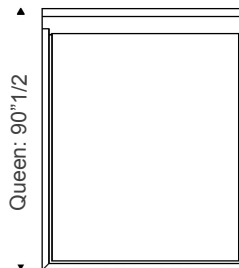

Lukas

Design: Studio Kronos

Description

Double bed defined by just a few geometric lines and by a thick frame with rounded corners.

With a single central chrome-plated steel foot and a spacious headboard that doubles as a floor support, Lukas resembles a bed that is suspended off the ground, graceful and intriguing.

The headboard, made comfortable by two soft pillows, and the frame can both be covered with a wide range of elegant fabric or leather options. Made in Italy.

Dimensions

Queen size: 66"1/2W x 90"1/2D x 43"1/4H
(To fit American QUEEN size Mattress 60"x 80")