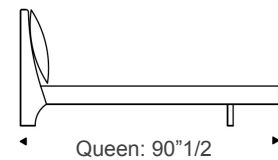

Lukas

Design: Studio Kronos

Description

Double bed defined by just a few geometric lines and by a thick frame with rounded corners.

With a single central chrome-plated steel foot and a spacious headboard that doubles as a floor support, Lukas resembles a bed that is suspended off the ground, graceful and intriguing.

The headboard, made comfortable by two soft pillows, and the frame can both be covered with a wide range of elegant fabric or leather options. Made in Italy.

Dimensions

Queen size: 66"1/2W x 90"1/2D x 43"1/4H
(To fit American QUEEN size Mattress 60"x 80")