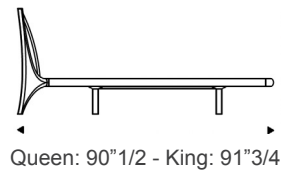

### Description

Double bed with a light shape formed by pure geometric volumes that completes the space with an eye-catching style. It comes with a wooden structure and the headboard is completely covered in an extensive fabric and leather color palette. Made in Italy.

### Dimensions

**Queen size:** 75"1/8W x 90"1/2D x 38"1/8H  
(To fit American QUEEN size Mattress 60"x 80")

**King size:** 91"W x 91"3/4D x 38"1/8H  
(To fit American KING size Mattress 76"3/4 x 80")

Notes:  
Slats included.  
Mattress not included.