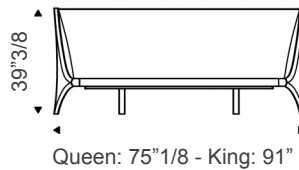

### Description

Double bed with a light shape formed by pure geometric volumes that completes the space with an eye-catching style. It comes with a wooden structure and the headboard is completely covered in an extensive fabric and leather color palette. Made in Italy.

### Dimensions

**Queen size:** 75"1/8W x 90"1/2D x 38"1/8H  
(To fit American QUEEN size Mattress 60"x 80")

**King size:** 91"W x 91"3/4D x 38"1/8H  
(To fit American KING size Mattress 76"3/4 x 80")

Notes:  
Slats included.  
Mattress not included.