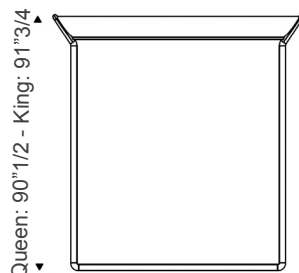

### Description

Double bed with a light shape formed by pure geometric volumes that completes the space with an eye-catching style. It comes with a wooden structure and the headboard is completely covered in an extensive fabric and leather color palette. Made in Italy.

### Dimensions

**Queen size:** 75"1/8W x 90"1/2D x 38"1/8H  
(To fit American QUEEN size Mattress 60"x 80")

**King size:** 91"W x 91"3/4D x 38"1/8H  
(To fit American KING size Mattress 76"3/4 x 80")

Notes:  
Slats included.  
Mattress not included.