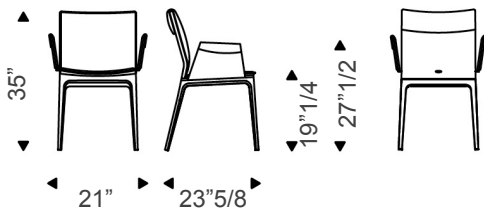

The watchword is comfort, the light cushion seems to gently veil the seat and envelope the backrest. Available with or without arms and with standard or high backrest. Made in Italy.

Sofia

Dimensions

Chair A: 18"5/8W x 23"5/8D x 35"H

SH: 19"1/4

Armchair B: 21"W x 23"5/8D x 35"H

SH: 19"1/4 | **AH:** 27"1/2

Chair C: 18"5/8W x 23"5/8D x 42"1/2H

SH: 19"1/4

Armchair D: 21"W x 23"5/8D x 42"1/2H

SH: 19"1/4 | **AH:** 27"1/2

Chair A

Chair C

Armchair B

Armchair D