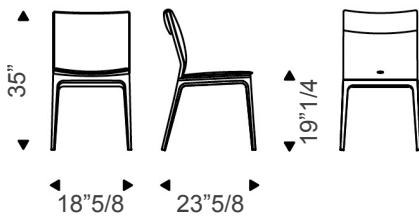

The watchword is comfort, the light cushion seems to gently veil the seat and envelope the backrest. Available with or without arms and with standard or high backrest. Made in Italy.

Sofia

Dimensions

Chair A: 18"5/8W x 23"5/8D x 35"H

SH: 19"1/4

Armchair B: 21"W x 23"5/8D x 35"H

SH: 19"1/4 | **AH:** 27"1/2

Chair C: 18"5/8W x 23"5/8D x 42"1/2H

SH: 19"1/4

Armchair D: 21"W x 23"5/8D x 42"1/2H

SH: 19"1/4 | **AH:** 27"1/2

Chair A

Chair C

Armchair B

Armchair D