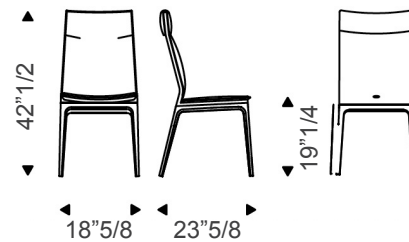

The watchword is comfort, the light cushion seems to gently veil the seat and envelope the backrest. Available with or without arms and with standard or high backrest. Made in Italy.

Sofia

Dimensions

Chair A: 18"5/8W x 23"5/8D x 35"H

SH: 19"1/4

Armchair B: 21"W x 23"5/8D x 35"H

SH: 19"1/4 | **AH:** 27"1/2

Chair C: 18"5/8W x 23"5/8D x 42"1/2H

SH: 19"1/4

Armchair D: 21"W x 23"5/8D x 42"1/2H

SH: 19"1/4 | **AH:** 27"1/2

Chair A

Chair C

Armchair B

Armchair D