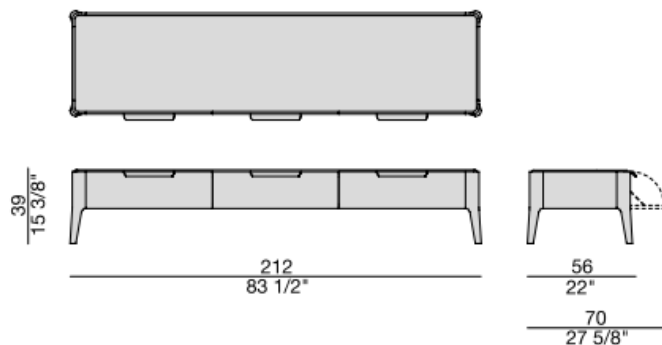

## Description

TV unit with two lateral drawers and central container with flap opening. Frame in solid canaletta walnut or ash and top wood, marble or frosted back laquered glass

## Dimensions

83"1/2W x 27"5/8D x 15"3/8H