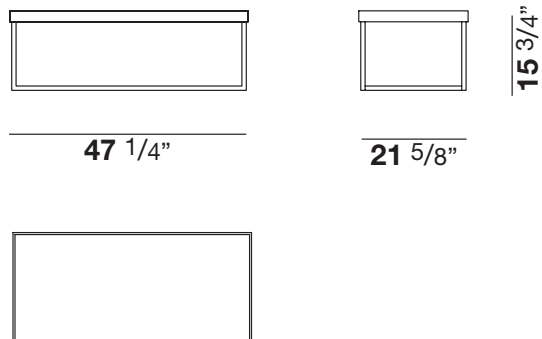

Match

Design: Francesco Lucchese

Description

The Match side table is specifically designed to extend the Host collection, but is also perfect as a stand-alone. It is an elegant side table with a frame in Canaletto walnut, in square or rectangular versions, which may be positioned in various manners around a sofa to perform a number of functions. It can be accessorized with useful trays.

Finishes and materials

Frame: Wood: Canaletto walnut.

EL 05

Match Coffee Table EL05: 38"5/8W x 38"5/8D x 13"3/8H

EL 10

Match Coffee Table EL10: 47"1/4W x 21"5/8D x 15"3/4H