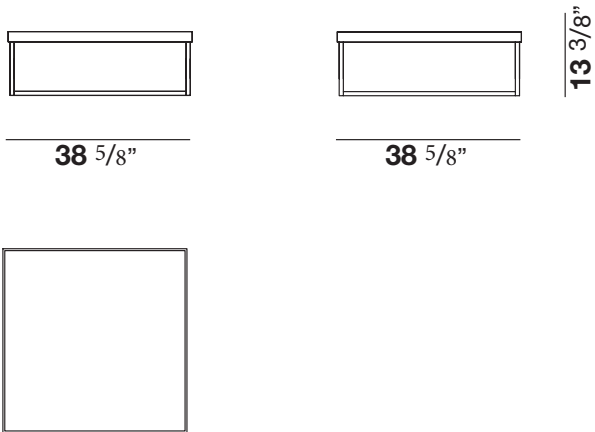

Match

Design: Francesco Lucchese

Description

The Match side table is specifically designed to extend the Host collection, but is also perfect as a stand-alone. It is an elegant side table with a frame in Canaletto walnut, in square or rectangular versions, which may be positioned in various manners around a sofa to perform a number of functions. It can be accessorized with useful trays.

Finishes and materials

Frame: Wood: Canaletto walnut.

EL 05

Match Coffee Table EL05: 38"5/8W x 38"5/8D x 13"3/8H

EL 10

Match Coffee Table EL10: 47"1/4W x 21"5/8D x 15"3/4H