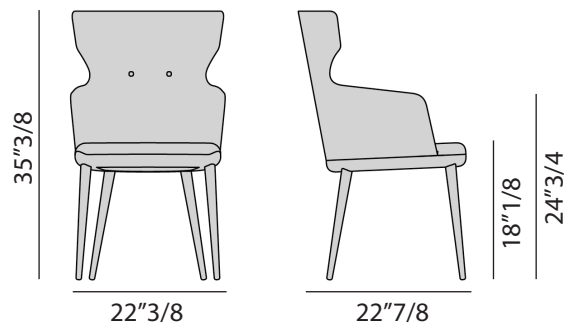

### *Dimensions*

22"3/8W x 22"7/8D x 35"3/8H  
SH: 18"1/8  
AH: 24"3/4

### Dimensions

20"1/2W x 22"7/8D x 35"3/8H  
SH: 18"1/8