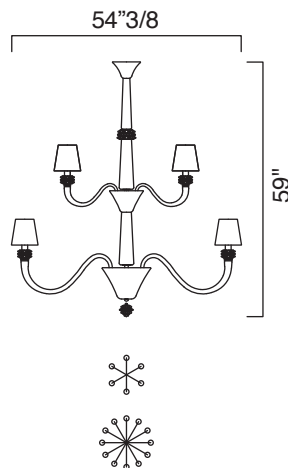

This stunning Italian Lighting is a luxury work of art. An impeccable Murano chandelier, handcrafted by the best artisans.

Made in Italy.

Amsterdam

Dimentions

- A) Ø 34"1/4 x 31"1/2H - 5 arms, 1 level (5 E12 x 60W - Dimmable - Not included) - Cod. 5562-05
 B) Ø 41"3/4 x 37"3/8H - 8 arms, 1 level (8 E12 x 60W - Dimmable - Not included) - Cod. 5562-08
 C) Ø 47"1/4 x 43"1/4H - 10 arms, 1 level (10 E12 x 60W - Dimmable - Not included) - Cod. 5562-10
 D) Ø 54"3/8 x 54"3/8H - 14 arms, 1 level (14 E12 x 60W - Dimmable - Not included) - Cod. 5562-14
 E) Ø 54"3/8 x 59"H - 18 arms, 2 levels (18 E12 x 60W - Dimmable - Not included) - Cod. 5562-18
 F) Ø 63" x 74"3/4H - 24 arms, 2 levels (24 E12 x 60W - Dimmable - Not included) - Cod. 5562-24

A)

B)

C)

D)

E)

F)

Finishes and materials

Structure in Murano: Venetian Crystal in different colors.
Inner Structure & Details: Metal.