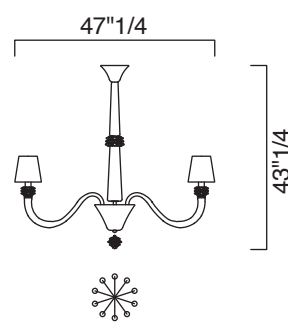

This stunning Italian Lighting is a luxury work of art. An impeccable Murano chandelier, handcrafted by the best artisans.

Made in Italy.

Amsterdam

Dimentions

- A) Ø 34"1/4 x 31"1/2H - 5 arms, 1 level (5 E12 x 60W - Dimmable - Not included) - Cod. 5562-05
 B) Ø 41"3/4 x 37"3/8H - 8 arms, 1 level (8 E12 x 60W - Dimmable - Not included) - Cod. 5562-08
 C) Ø 47"1/4 x 43"1/4H - 10 arms, 1 level (10 E12 x 60W - Dimmable - Not included) - Cod. 5562-10
 D) Ø 54"3/8 x 54"3/8H - 14 arms, 1 level (14 E12 x 60W - Dimmable - Not included) - Cod. 5562-14
 E) Ø 54"3/8 x 59"H - 18 arms, 2 levels (18 E12 x 60W - Dimmable - Not included) - Cod. 5562-18
 F) Ø 63" x 74"3/4H - 24 arms, 2 levels (24 E12 x 60W - Dimmable - Not included) - Cod. 5562-24

A)

B)

C)

D)

E)

F)

Finishes and materials

Structure in Murano: Venetian Crystal in different colors.
Inner Structure & Details: Metal.