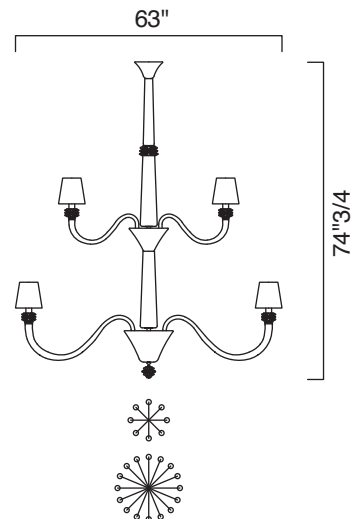

This stunning Italian Lighting is a luxury work of art. An impeccable Murano chandelier, handcrafted by the best artisans.

Made in Italy.

Amsterdam

Dimentions

- A) Ø 34"1/4 x 31"1/2H - 5 arms, 1 level (5 E12 x 60W - Dimmable - Not included) - Cod. 5562-05
 B) Ø 41"3/4 x 37"3/8H - 8 arms, 1 level (8 E12 x 60W - Dimmable - Not included) - Cod. 5562-08
 C) Ø 47"1/4 x 43"1/4H - 10 arms, 1 level (10 E12 x 60W - Dimmable - Not included) - Cod. 5562-10
 D) Ø 54"3/8 x 54"3/8H - 14 arms, 1 level (14 E12 x 60W - Dimmable - Not included) - Cod. 5562-14
 E) Ø 54"3/8 x 59"H - 18 arms, 2 levels (18 E12 x 60W - Dimmable - Not included) - Cod. 5562-18
 F) Ø 63" x 74"3/4H - 24 arms, 2 levels (24 E12 x 60W - Dimmable - Not included) - Cod. 5562-24

A)

B)

C)

D)

E)

F)

Finishes and materials

Structure in Murano: Venetian Crystal in different colors.
Inner Structure & Details: Metal.