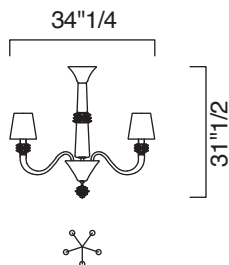

This stunning Italian Lighting is a luxury work of art. An impeccable Murano chandelier, handcrafted by the best artisans.

Made in Italy.

Amsterdam

Dimentions

- A) Ø 34"1/4 x 31"1/2H - 5 arms, 1 level (5 E12 x 60W - Dimmable - Not included) - Cod. 5562-05
 B) Ø 41"3/4 x 37"3/8H - 8 arms, 1 level (8 E12 x 60W - Dimmable - Not included) - Cod. 5562-08
 C) Ø 47"1/4 x 43"1/4H - 10 arms, 1 level (10 E12 x 60W - Dimmable - Not included) - Cod. 5562-10
 D) Ø 54"3/8 x 54"3/8H - 14 arms, 1 level (14 E12 x 60W - Dimmable - Not included) - Cod. 5562-14
 E) Ø 54"3/8 x 59"H - 18 arms, 2 levels (18 E12 x 60W - Dimmable - Not included) - Cod. 5562-18
 F) Ø 63" x 74"3/4H - 24 arms, 2 levels (24 E12 x 60W - Dimmable - Not included) - Cod. 5562-24

A)

B)

C)

D)

E)

F)

Finishes and materials

Structure in Murano: Venetian Crystal in different colors.
Inner Structure & Details: Metal.