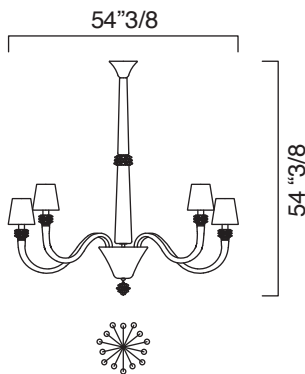

This stunning Italian Lighting is a luxury work of art. An impeccable Murano chandelier, handcrafted by the best artisans.

Made in Italy.

Amsterdam

Dimentions

- A) Ø 34"1/4 x 31"1/2H - 5 arms, 1 level (5 E12 x 60W - Dimmable - Not included) - Cod. 5562-05
 B) Ø 41"3/4 x 37"3/8H - 8 arms, 1 level (8 E12 x 60W - Dimmable - Not included) - Cod. 5562-08
 C) Ø 47"1/4 x 43"1/4H - 10 arms, 1 level (10 E12 x 60W - Dimmable - Not included) - Cod. 5562-10
 D) Ø 54"3/8 x 54"3/8H - 14 arms, 1 level (14 E12 x 60W - Dimmable - Not included) - Cod. 5562-14
 E) Ø 54"3/8 x 59"H - 18 arms, 2 levels (18 E12 x 60W - Dimmable - Not included) - Cod. 5562-18
 F) Ø 63" x 74"3/4H - 24 arms, 2 levels (24 E12 x 60W - Dimmable - Not included) - Cod. 5562-24

A)

B)

C)

D)

E)

F)

Finishes and materials

Structure in Murano: Venetian Crystal in different colors.
Inner Structure & Details: Metal.