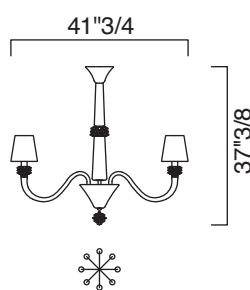

This stunning Italian Lighting is a luxury work of art. An impeccable Murano chandelier, handcrafted by the best artisans.

Made in Italy.

Amsterdam

Dimentions

- A) Ø 34"1/4 x 31"1/2H - 5 arms, 1 level (5 E12 x 60W - Dimmable - Not included) - Cod. 5562-05
 B) Ø 41"3/4 x 37"3/8H - 8 arms, 1 level (8 E12 x 60W - Dimmable - Not included) - Cod. 5562-08
 C) Ø 47"1/4 x 43"1/4H - 10 arms, 1 level (10 E12 x 60W - Dimmable - Not included) - Cod. 5562-10
 D) Ø 54"3/8 x 54"3/8H - 14 arms, 1 level (14 E12 x 60W - Dimmable - Not included) - Cod. 5562-14
 E) Ø 54"3/8 x 59"H - 18 arms, 2 levels (18 E12 x 60W - Dimmable - Not included) - Cod. 5562-18
 F) Ø 63" x 74"3/4H - 24 arms, 2 levels (24 E12 x 60W - Dimmable - Not included) - Cod. 5562-24

A)

B)

C)

D)

E)

F)

Finishes and materials

Structure in Murano: Venetian Crystal in different colors.
Inner Structure & Details: Metal.