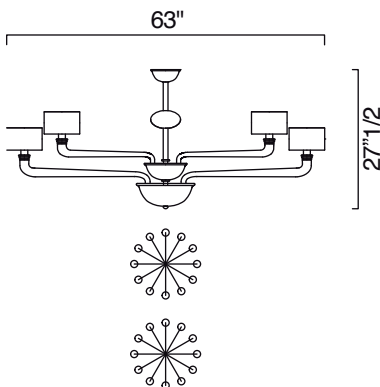

Babylon

Dimensions

5599/08: Ø 34"1/4 x 22"3/8H (Bulbs: 8 x 60W)

5599/16: Ø 49"1/4 x 27"1/2H (Bulbs: 16 x 60W)

5599/24: Ø 63" x 27"1/2H (Bulbs: 24 x 60W)

5599/30: Ø 63" x 31"1/2H (Bulbs: 30 x 60W)

5599/24

Finishes and materials

Structure in Murano: Crystal, Cadet Blue, Periwinkle, Olive, Sand, Indigo, Grey, Bluastro, Violet and Gold.

Lampshade in Fabric: Black or White.

Metal structure: Polished chrome or Galvanized gold (gold glass only).

(For more specifications, please refer to "Finishes & Materials")