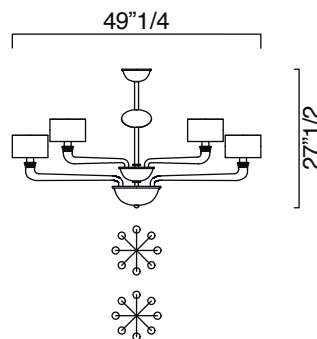

Babylon

Dimensions

5599/08: Ø 34"1/4 x 22"3/8H (Bulbs: 8 x 60W)

5599/16: Ø 49"1/4 x 27"1/2H (Bulbs: 16 x 60W)

5599/24: Ø 63" x 27"1/2H (Bulbs: 24 x 60W)

5599/30: Ø 63" x 31"1/2H (Bulbs: 30 x 60W)

5599/16

Finishes and materials

Structure in Murano: Crystal, Cadet Blue, Periwinkle, Olive, Sand, Indigo, Grey, Bluastro, Violet and Gold.

Lampshade in Fabric: Black or White.

Metal structure: Polished chrome or Galvanized gold (gold glass only).

(For more specifications, please refer to "Finishes & Materials")