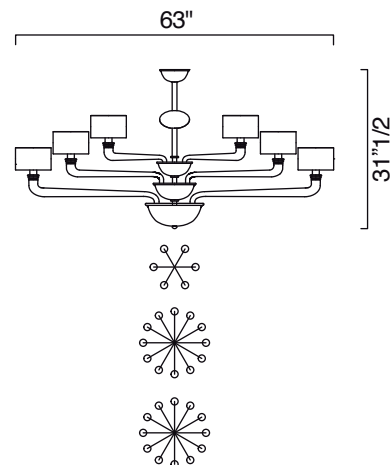

Babylon

Design: Barovier&Toso

Barovier&Toso®

Description

A collection of chandeliers with lampshade, of four models, whose distinctive sign is the reduced height (17"3/4 for the smallest model up to a maximum of 31"1/2), particularly suitable to illuminate rooms whose height would not allow the use of a "normal" chandelier. The lampshade is pleated and completely in fabric, that is without internal lining in PVC.

Available in ten Murano colors.

Babylon

Dimensions

5599/08: Ø 34"1/4 x 22"3/8H (Bulbs: 8 x 60W)

5599/16: Ø 49"1/4 x 27"1/2H (Bulbs: 16 x 60W)

5599/24: Ø 63" x 27"1/2H (Bulbs: 24 x 60W)

5599/30: Ø 63" x 31"1/2H (Bulbs: 30 x 60W)

5599/08

5599/16

5599/24

5599/30

Finishes and materials

Structure in Murano: Crystal, Cadet Blue, Periwinkle, Olive, Sand, Indigo, Grey, Bluastro, Violet and Gold.

Lampshade in Fabric: Black or White.

Metal structure: Polished chrome or Galvanized gold (gold glass only).