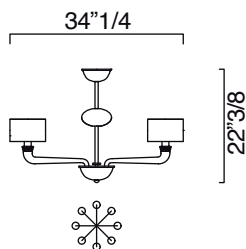

Babylon

Dimensions

5599/08: Ø 34"1/4 x 22"3/8H (Bulbs: 8 x 60W)

5599/16: Ø 49"1/4 x 27"1/2H (Bulbs: 16 x 60W)

5599/24: Ø 63" x 27"1/2H (Bulbs: 24 x 60W)

5599/30: Ø 63" x 31"1/2H (Bulbs: 30 x 60W)

5599/08