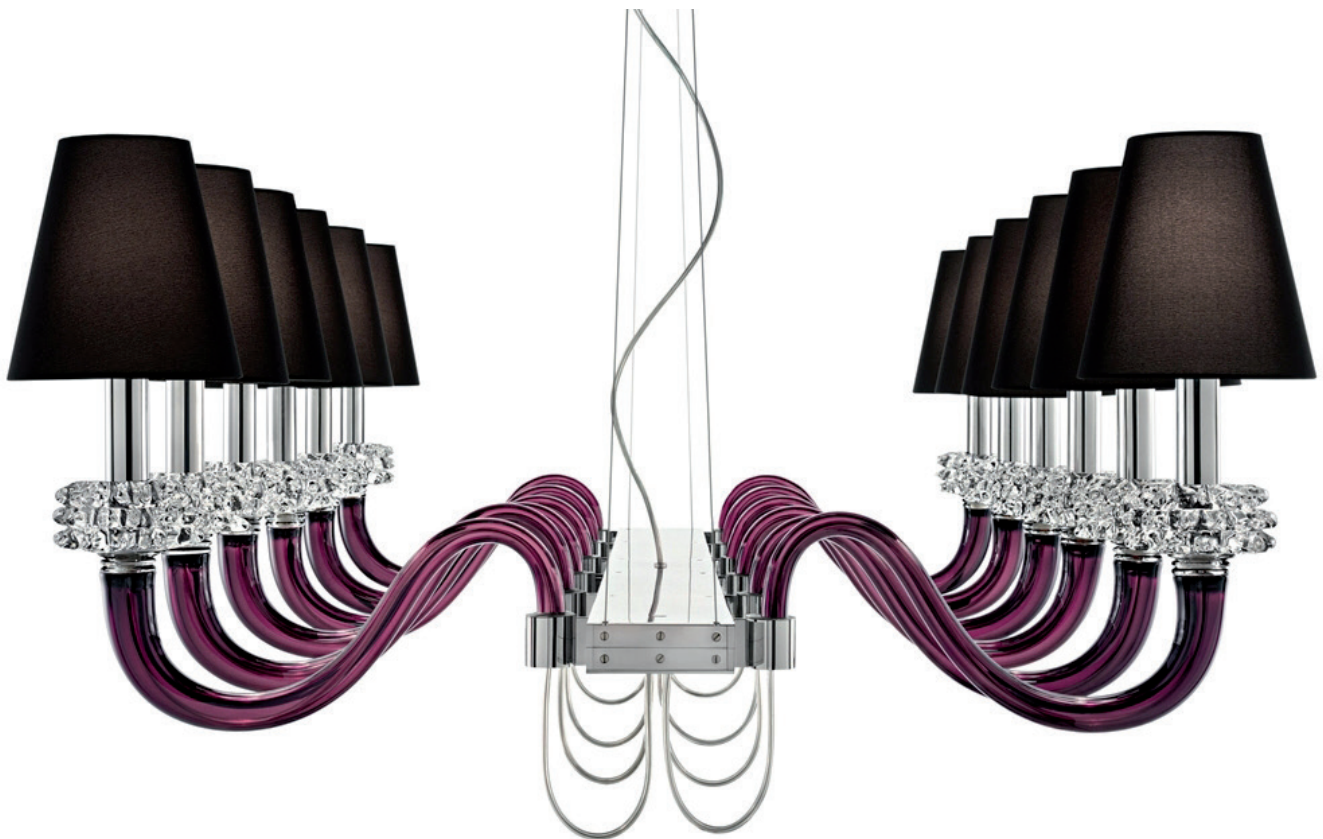

## Domo Amsterdam

*Design: Franco Raggi*

### *Description*

The absolute elegance of simplicity in shape is created by the multiplication of simple elements. This elegant articulation of the classic brings to mind two lamps: Rotterdam and Amsterdam. The characteristic element is the rostrum with its typical, pointed elements. This also comes in a sconce version with one or two candelabra. Made in Italy. UL listed.

### *Finishes and materials*

**Structure:** Murano Venetian Crystal in different colors and Metal.

**Lampshade:** Fabric.