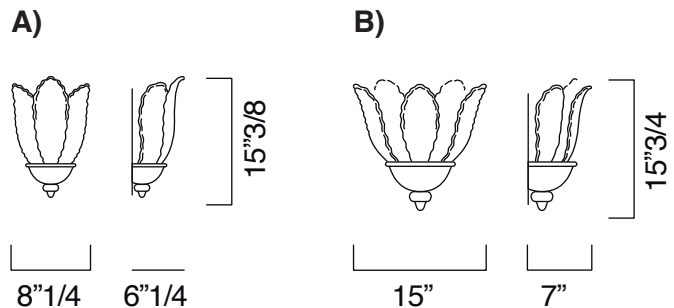

## Dimensions

**A) 5361:** 8"1/4W x 6"1/4D x 15"3/8H  
1 E26 x 60W - Dimmable - Not included

**B) 5362:** 15"W x 7"D x 15"3/4H  
2 E26 x 60W - Dimmable - Not included