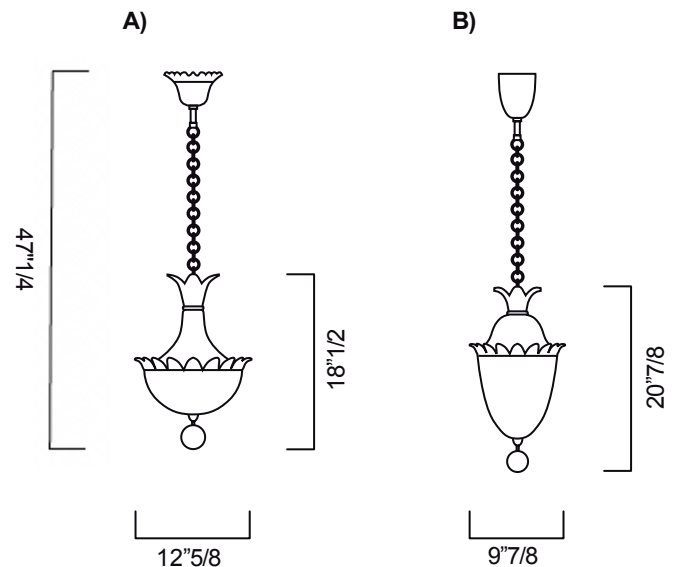

Fanali Veneziani

Design: Barovier&Toso

Description

A collection that pays homage to the history of the city of Venice and the lanterns used in the Middle Ages to light the streets. A classic and elegant design interpreted in five typologies that can be used individually or in groups. UL listed lighting. Made in Italy.

Light source: 1 E26 x 100W - Dimmable
- Not included.

Dimensions

A) $\text{Ø}12\frac{5}{8}$ x 47"1/4H - Cod. 4428-00
B) $\text{Ø}9\frac{7}{8}$ x 47"1/4H - Cod. 4430-00

Finishes & Materials

Murano Structure: Venetian Crystal.
Structure & Details: Metal.