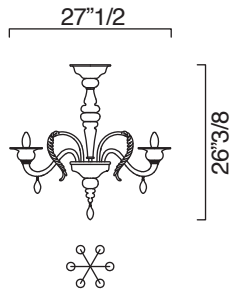

Fez

Dimensions

1. 5602/06: Ø 27"1/2 x 26"3/8H (Bulbs: 6 x 60W)
   5602/08: Ø 33"1/2 x 30"1/2H (Bulbs: 8 x 60W)
   5602/12: Ø 47"1/4 x 34"1/4H (Bulbs: 12 x 60W)
   5602/18: Ø 49"1/4 x 41"3/4H (Bulbs: 18 x 60W)

5602/06