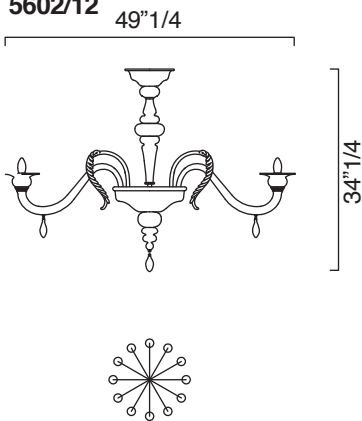

### *Dimensions*

- 5602/06: Ø 27"1/2 x 26"3/8H (Bulbs: 6 x 60W)  
5602/08: Ø 33"1/2 x 30"1/2H (Bulbs: 8 x 60W)  
5602/12: Ø 47"1/4 x 34"1/4H (Bulbs: 12 x 60W)  
5602/18: Ø 49"1/4 x 41"3/4H (Bulbs: 18 x 60W)

5602/06

5602/08

5602/12

5602/18