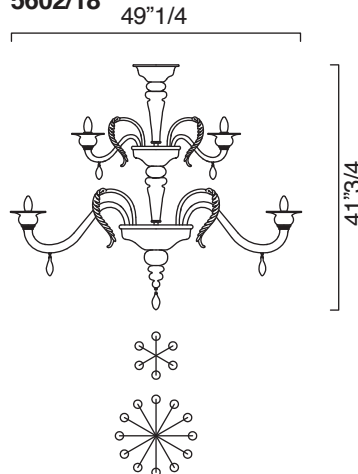

### *Dimensions*

- 5602/06: Ø 27"1/2 x 26"3/8H (Bulbs: 6 x 60W)  
5602/08: Ø 33"1/2 x 30"1/2H (Bulbs: 8 x 60W)  
5602/12: Ø 47"1/4 x 34"1/4H (Bulbs: 12 x 60W)  
5602/18: Ø 49"1/4 x 41"3/4H (Bulbs: 18 x 60W)

5602/06

5602/08

5602/12

5602/18