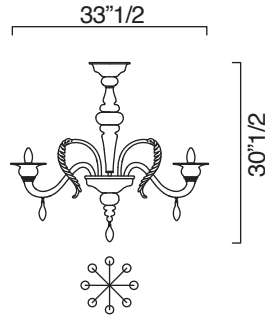

Fez

Dimensions

1. 5602/06: Ø 27"1/2 x 26"3/8H (Bulbs: 6 x 60W)
   5602/08: Ø 33"1/2 x 30"1/2H (Bulbs: 8 x 60W)
   5602/12: Ø 47"1/4 x 34"1/4H (Bulbs: 12 x 60W)
   5602/18: Ø 49"1/4 x 41"3/4H (Bulbs: 18 x 60W)

5602/08

Finishes and materials

Structure in Murano: Crystal, Cadet Blue, Periwinkle, Olive, Sand, Indigo, Grey, Bluastro, Violet and Gold.

Metal structure: Polished chrome or Galvanized gold (gold glass only).

(For more specifications, please refer to "Finishes & Materials")