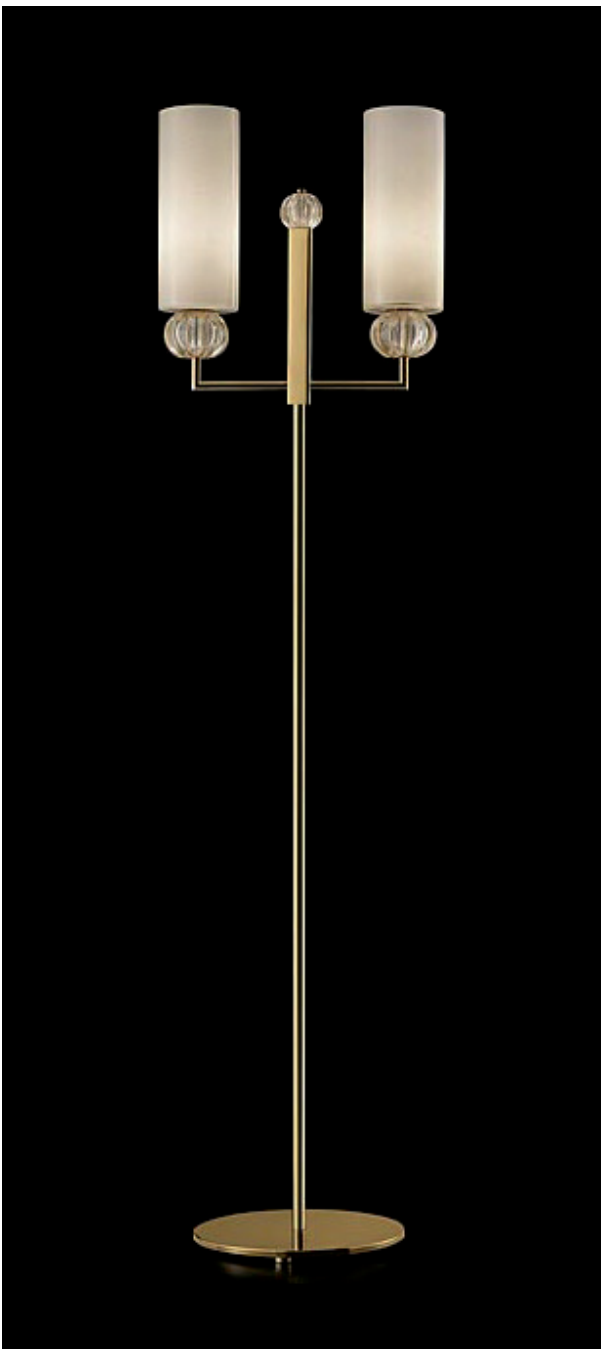

## Gallia

*Design: Barovier&Toso*

### *Description*

Floor Lamp

A family of elegant lamps inspired by regular, classical lines and rendered timeless by the warm and welcoming colors: the opaline diffuser is beige, speckled with gold, while the sphere part can be of different colors.

### *Dimensions*

18<sup>7</sup>/<sub>8</sub>W x 13<sup>3</sup>/<sub>4</sub>D x 72<sup>7</sup>/<sub>8</sub>H - Cod. 5626-00

**Light source:** 2 E26 x 100W - Dimmable - Not included

### *Finishes and materials*

**Structure:** Murano Venetian Crystal and Metal.