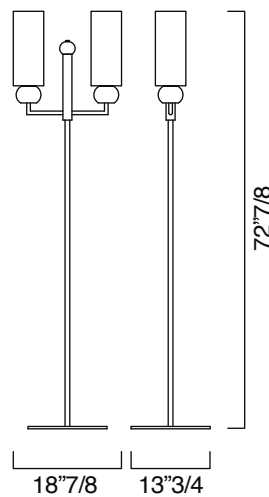

### *Dimensions*

18<sup>7</sup>/<sub>8</sub>W x 13<sup>3</sup>/<sub>4</sub>D x 72<sup>7</sup>/<sub>8</sub>H - Cod. 5626-00

**Light source:** 2 E26 x 100W - Dimmable - Not included