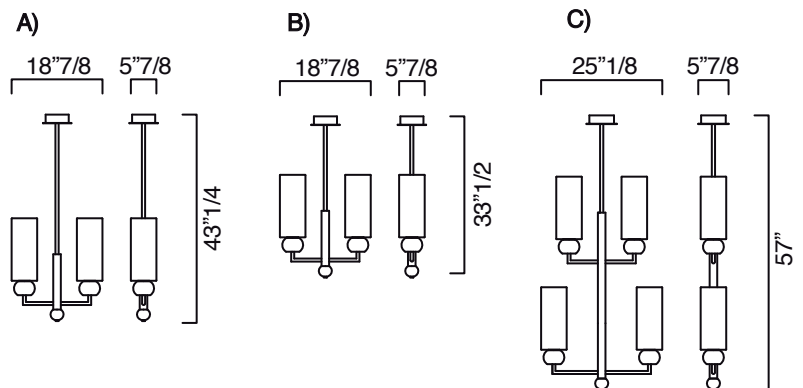

Gallia

Design: Barovier&Toso

Description

A family of elegant lamps inspired by regular, classical lines and rendered timeless by the warm and welcoming colors: the opaline diffuser is beige, speckled with gold, while the sphere element can be of different colors. The suspension lamp is available with two or four lights, the first one also in two different heights.

UL listed lighting. Made in Italy.

Dimensions

A) 18"7/8W x 5"7/8D x 43"1/4H - Cod. 5624-00
2 E26 x 100W - Dimmable - Not included

B) 18"7/8W x 5"7/8D x 33"1/2H - Cod. 5628-00
2 E26 x 100W - Dimmable - Not included

C) 25"1/8W x 5"7/8D x 57"H - Cod. 5629-00
4 E26 x 100W - Dimmable - Not included

Finishes and materials

Structure: Murano Venetian Crystal and Metal.