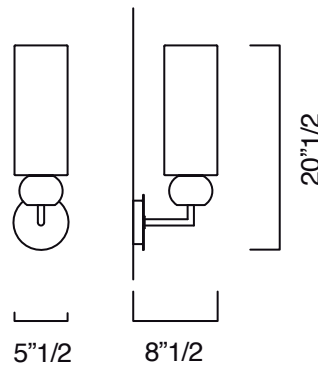

## *Dimensions*

5"1/2W x 20"1/2H x 8"5/8D - Cod. 5627-00

**Light source:** 1 E26 x 100W - Dimmable - Not included