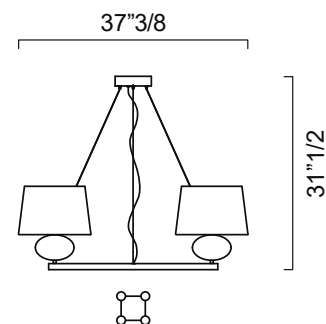

Matrioska

Design: Barovier & Toso

Description

Large lampshades, ribbed glass, and chrome-plated steel are the characteristics of this family of drop lighting. Square version with four lights.

There are also four versions that come in a straight line with from two to five lights.

UL listed lighting.

Made in Italy.

Dimensions

37"3/8W x 37"3/8D x 31"1/2H - Cod. 7098-04
Light source: 4 E26 x 60W - Dimmable - Not included

Finishes & Materials

Structure in Murano: Venetian Crystal in different colors available.