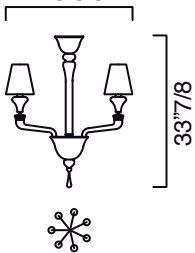

Nevada

Design: Barovier&Toso

Description

Featuring a highly-innovative shade that is set off by extra-simple lines and arms aplenty. Shades supplied in black, white or black with inner gold, as well as ten different Murano glass arms; seven-, nine-, fifteen-, or twentyfour-bulbs.

Nevada

Dimensions

5549/07: Ø 28"3/8 x 33"7/8H

5549/09: Ø 32"1/4 x 37"3/4H

5549/13: Ø 51"1/8 x 49"1/4H

5549/15: Ø 40"1/8 x 44"1/2H

5549/24: Ø 51"1/8 x 51"1/8H

5549/07
28"3/8