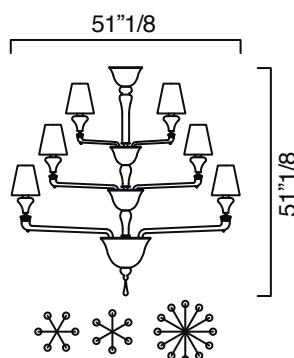

5549/24

Finishes and materials

Structure in Murano: Crystal, White, Periwinkle, Olive, Sand, Indigo, Gray, Bluastro, Black or Gold.

Details in Metal: Polished chrome or Galvanized gold (Gold glass only).

(For more specifications, please refer to "Finishes & Materials")