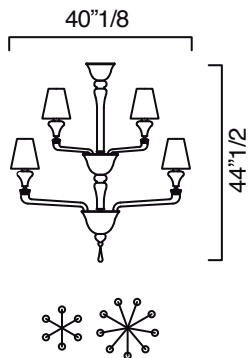

Nevada

Dimensions

5549/07: Ø 28"3/8 x 33"7/8H

5549/09: Ø 32"1/4 x 37"3/4H

5549/13: Ø 51"1/8 x 49"1/4H

5549/15: Ø 40"1/8 x 44"1/2H

5549/24: Ø 51"1/8 x 51"1/8H

5549/15

Finishes and materials

Structure in Murano: Crystal, White, Periwinkle, Olive, Sand, Indigo, Gray, Bluastro, Black or Gold.

Details in Metal: Polished chrome or Galvanized gold (Gold glass only).

(For more specifications, please refer to "Finishes & Materials")