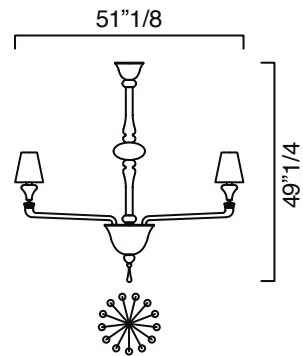

Nevada

Dimensions

5549/07: Ø 28"3/8 x 33"7/8H

5549/09: Ø 32"1/4 x 37"3/4H

5549/13: Ø 51"1/8 x 49"1/4H

5549/15: Ø 40"1/8 x 44"1/2H

5549/24: Ø 51"1/8 x 51"1/8H

5549/13

Finishes and materials

Structure in Murano: Crystal, White, Periwinkle, Olive, Sand, Indigo, Gray, Bluastro, Black or Gold.

Details in Metal: Polished chrome or Galvanized gold (Gold glass only).

(For more specifications, please refer to "Finishes & Materials")