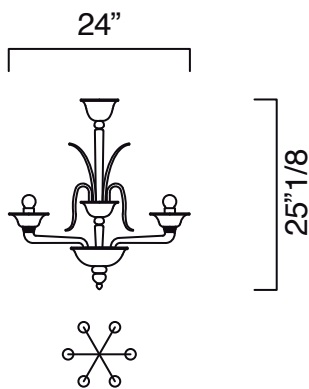

Available in ten different Murano glass colors.

Odile

Dimensions

5307/06: Ø 24" x 25"1/8H (Bulbs: 6 x 60W)

5307/08: Ø 27"1/2 x 27"1/2H (Bulbs: 8 x 60W)

5307/12: Ø 39"3/8 x 42"1/2H (Bulbs: 12 x 60W)

Cod.5307/06