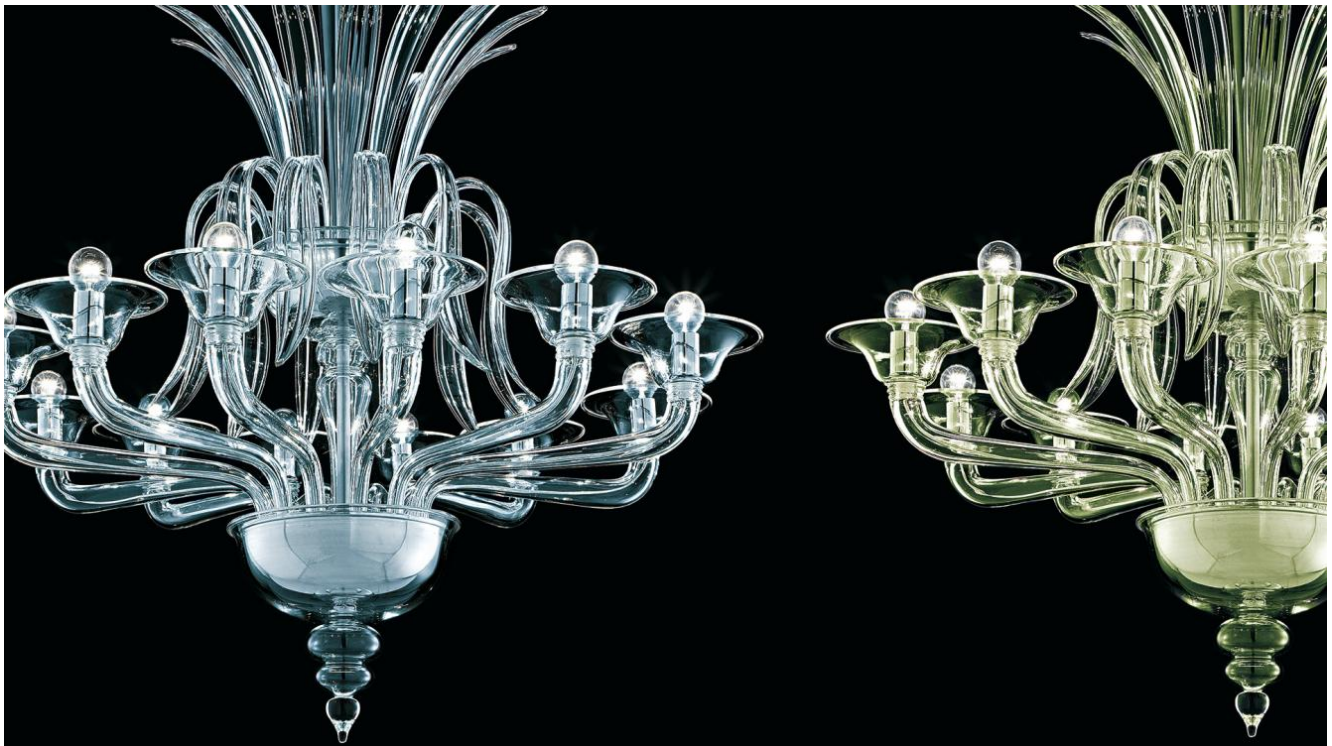

Odile

Design: Barovier&Toso

Description

One of Barovier&Toso's long-standing success stories, this chandelier is now available in bright new colors. Supplied as a two-bulb wall sconce, or as a chandelier. Here the options are six, eight, or twelve bulbs.

Available in ten different Murano glass colors.

Odile

Dimensions

5307/06: Ø 24" x 25"1/8H (Bulbs: 6 x 60W)

5307/08: Ø 27"1/2 x 27"1/2H (Bulbs: 8 x 60W)

5307/12: Ø 39"3/8 x 42"1/2H (Bulbs: 12 x 60W)

Cod.5307/06

Cod.5307/08

Cod.5307/12

Finishes and materials

Structure in Murano: Crystal, Cadet Blue, Periwinkle, Olive, Sand, Indigo, Grey, Bluastro, Violet and Gold.

(For more specifications, please refer to "Finishes & Materials")