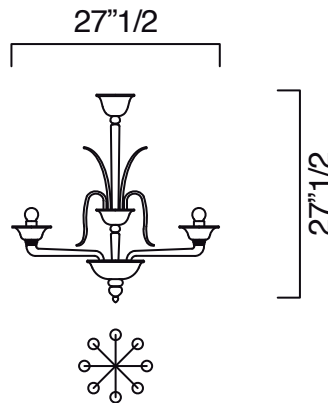

Cod.5307/08