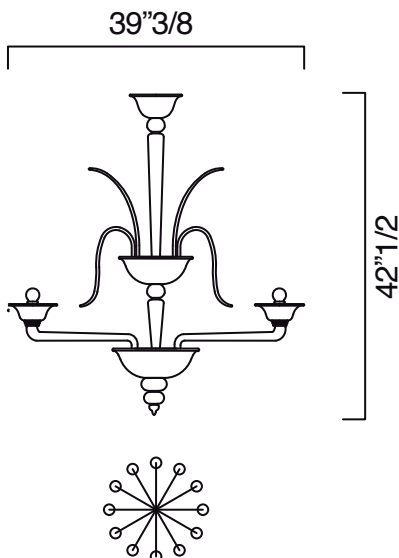

Cod.5307/12

Finishes and materials

Structure in Murano: Crystal, Cadet Blue, Periwinkle, Olive, Sand, Indigo, Grey, Bluastro, Violet and Gold.

(For more specifications, please refer to "Finishes & Materials")