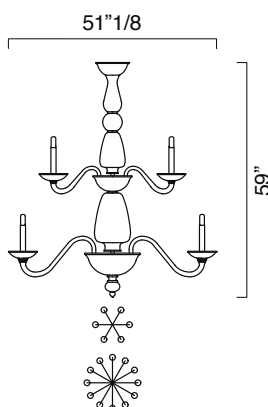

Palladino

Dimensions

- 5600/06: Ø 36" x 31"H
- 5601/06: Ø 35"7/8 x 24"3/4H
- 5600/09: Ø 45"1/4 x 37"3/4H
- 5601/09: Ø 44"7/8 x 30"H
- 5600/12: Ø 51"1/8 x 42"1/2H
- 5601/12: Ø 50"3/4 x 33"7/8H
- 5600/18: Ø 51"1/8 x 59"H

5600/06

5601/06

5600/09

5601/09

5600/12

5601/12

5600/18

Finishes and materials

Structure in Murano: Crystal, Black or White color.

Details in: Polished chrome.

(For more specifications, please refer to "Finishes & Materials")