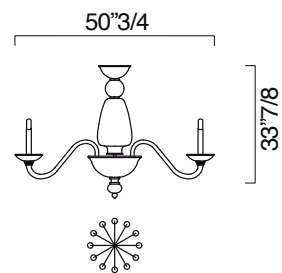

Palladino

Dimensions

- 5600/06: Ø 36" x 31"H
- 5601/06: Ø 35"7/8 x 24"3/4H
- 5600/09: Ø 45"1/4 x 37"3/4H
- 5601/09: Ø 44"7/8 x 30"H
- 5600/12: Ø 51"1/8 x 42"1/2H
- 5601/12: Ø 50"3/4 x 33"7/8H
- 5600/18: Ø 51"1/8 x 59"H

5600/06

5601/06

5600/09

5601/09

5600/12

5601/12

5600/18

Finishes and materials

Structure in Murano: Crystal, Black or White color.

Details in: Polished chrome.

(For more specifications, please refer to "Finishes & Materials")