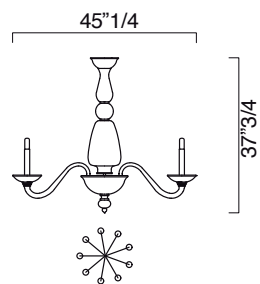

Palladino

Dimensions

- 5600/06: Ø 36" x 31"H
- 5601/06: Ø 35"7/8 x 24"3/4H
- 5600/09: Ø 45"1/4 x 37"3/4H
- 5601/09: Ø 44"7/8 x 30"H
- 5600/12: Ø 51"1/8 x 42"1/2H
- 5601/12: Ø 50"3/4 x 33"7/8H
- 5600/18: Ø 51"1/8 x 59"H

5600/09

Finishes and materials

Structure in Murano: Crystal, Black or White color.

Details in: Polished chrome.

(For more specifications, please refer to "Finishes & Materials")