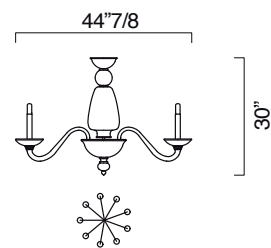

Palladino

Dimensions

- 5600/06: Ø 36" x 31"H
- 5601/06: Ø 35"7/8 x 24"3/4H
- 5600/09: Ø 45"1/4 x 37"3/4H
- 5601/09: Ø 44"7/8 x 30"H
- 5600/12: Ø 51"1/8 x 42"1/2H
- 5601/12: Ø 50"3/4 x 33"7/8H
- 5600/18: Ø 51"1/8 x 59"H

5600/06

5601/06

5600/09

5601/09

5600/12

5601/12

5600/18

Finishes and materials

Structure in Murano: Crystal, Black or White color.

Details in: Polished chrome.

(For more specifications, please refer to "Finishes & Materials")