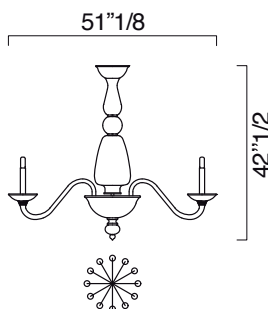

Palladino

Dimensions

- 5600/06: Ø 36" x 31"H
- 5601/06: Ø 35"7/8 x 24"3/4H
- 5600/09: Ø 45"1/4 x 37"3/4H
- 5601/09: Ø 44"7/8 x 30"H
- 5600/12: Ø 51"1/8 x 42"1/2H
- 5601/12: Ø 50"3/4 x 33"7/8H
- 5600/18: Ø 51"1/8 x 59"H

5600/06

5601/06

5600/09

5601/09

5600/12

5601/12

5600/18

Finishes and materials

Structure in Murano: Crystal, Black or White color.

Details in: Polished chrome.

(For more specifications, please refer to "Finishes & Materials")