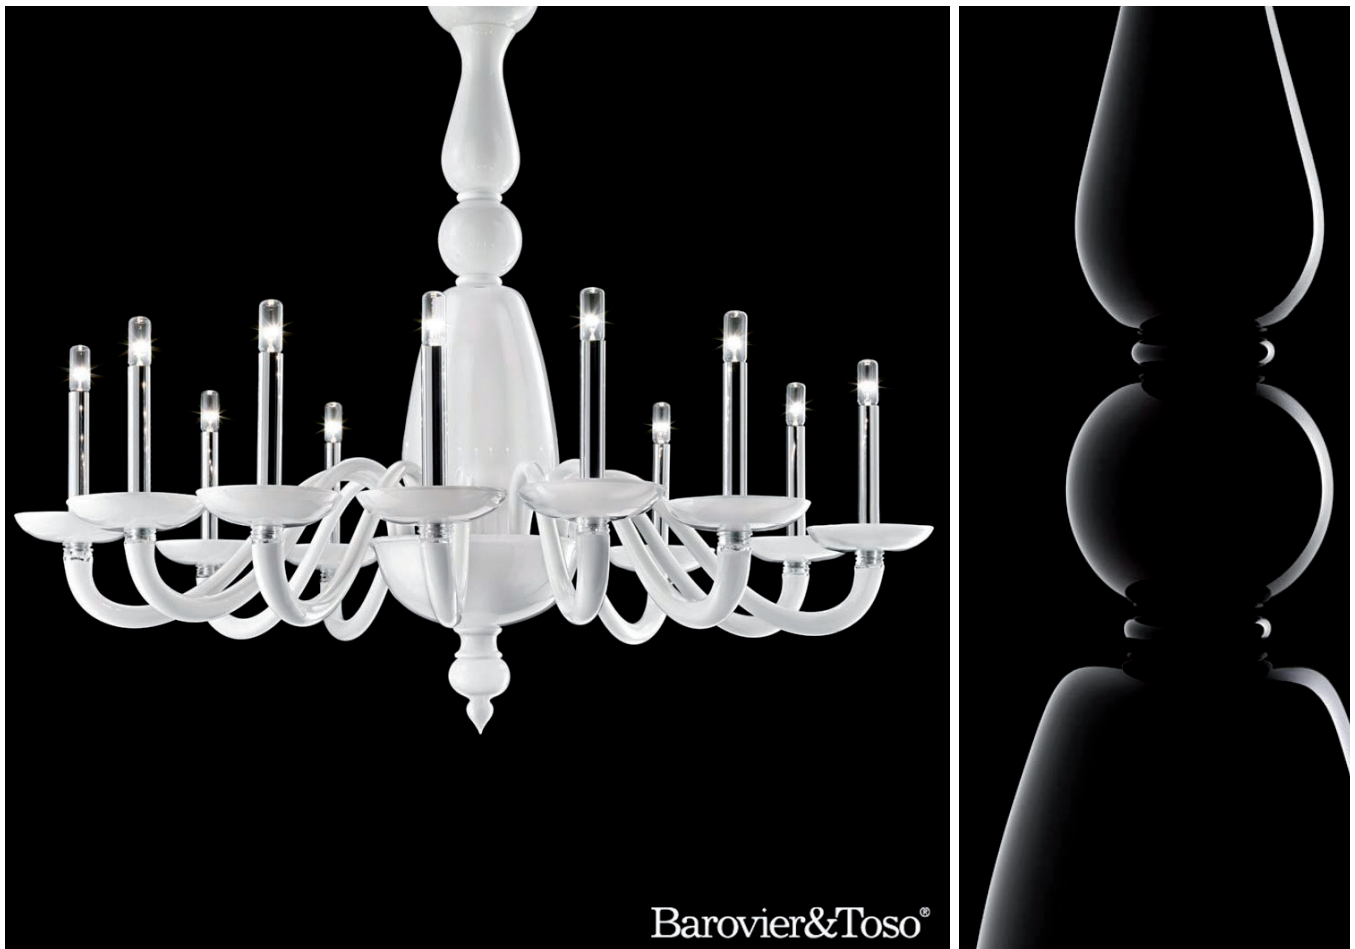

Palladiano

Design: Barovier&Toso

Description

It's a collection of chandeliers with delicate and rigorous shapes, in smooth white or black glass. Two heights are available for each model, easier to be placed in low-ceiling rooms.

Palladino

Dimensions

- 5600/06: Ø 36" x 31"H
- 5601/06: Ø 35"7/8 x 24"3/4H
- 5600/09: Ø 45"1/4 x 37"3/4H
- 5601/09: Ø 44"7/8 x 30"H
- 5600/12: Ø 51"1/8 x 42"1/2H
- 5601/12: Ø 50"3/4 x 33"7/8H
- 5600/18: Ø 51"1/8 x 59"H

Structure in Murano: Crystal, Black or White color.

Details in: Polished chrome.

(For more specifications, please refer to "Finishes & Materials")