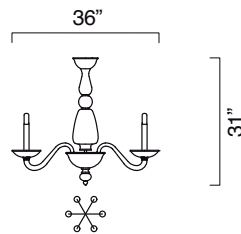

Palladino

Dimensions

- 5600/06: Ø 36" x 31"H
- 5601/06: Ø 35"7/8 x 24"3/4H
- 5600/09: Ø 45"1/4 x 37"3/4H
- 5601/09: Ø 44"7/8 x 30"H
- 5600/12: Ø 51"1/8 x 42"1/2H
- 5601/12: Ø 50"3/4 x 33"7/8H
- 5600/18: Ø 51"1/8 x 59"H

5600/06