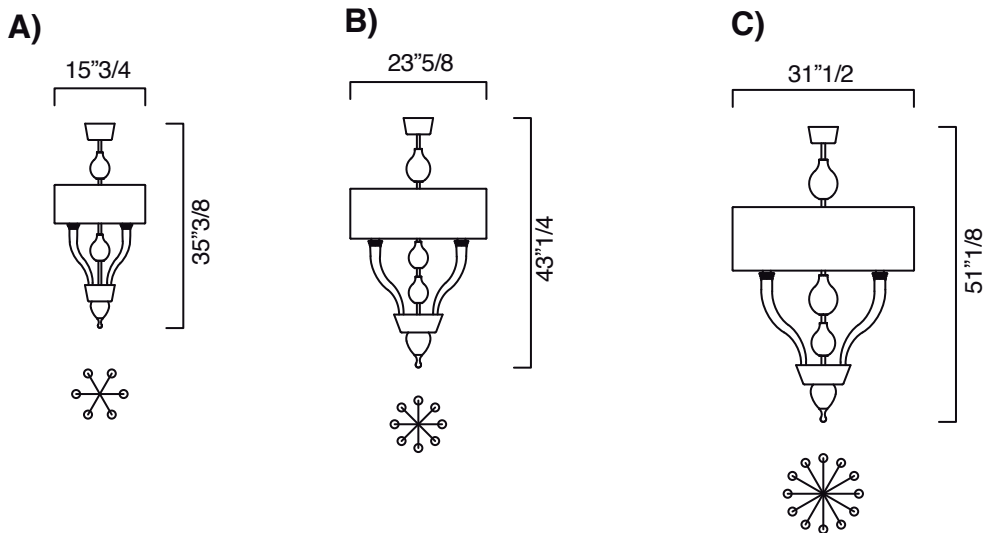

Made in Italy.

Finishes & Materials

Murano Structure: Venetian Crystal.

Inner Structure & Details: Metal.

Lampshade: Cotton.

Pandora

Dimensions

A) 15"3/4 x 35"3/8H - Cod. 5675-05

5 E12 x 60W - Dimmerable - Not included + 1 LED x 1.2W - Not dimmable - Included

B) 23"5/8 x 43"1/4H - Cod. 5675-08

8 E12 x 60W - Dimmerable - Not included + 1 LED x 1.2W - Not dimmable - Included

C) 31"1/2 x 51"1/8H - Cod. 5675-10

10 E12 x 60W - Dimmerable - Not included + 1 LED x 1.2W - Not dimmable - Included

Finishes and materials

Structure in Murano: Venetian Crystal.

Lampshades in Fabric: White, Black or Black/Gold.

(For more specifications, please refer to "Finishes & Materials")