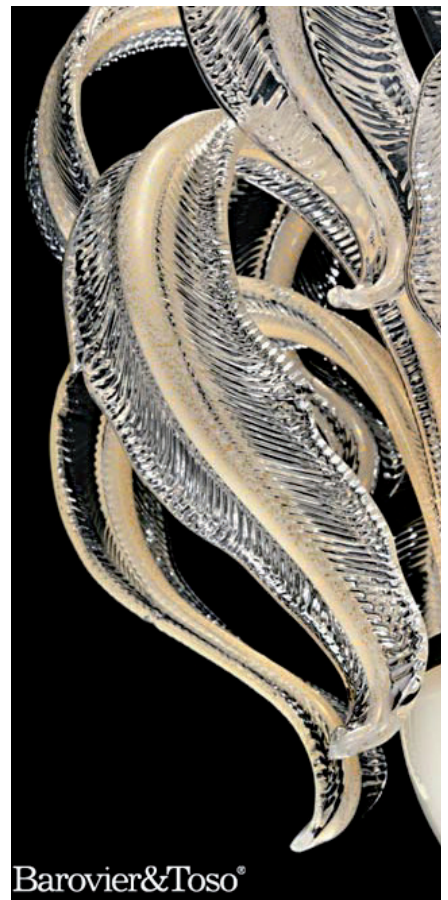

Piume

Design: Barovier&Toso

Description

Resumed from drawings of the 20ies and 30ies from our historical archive, these ceiling lamps pay a tribute to the Déco era. With their rich feathers they evoke luxurious and refined settings. Perfect for extremely decorated ambiances as well as, playing with contrasts, for more minimal interior design projects. UL listed. Made in Italy.

Finishes & Materials

Murano Structure: Venetian Crystal.
Inner Structure & Details: Metal.

Piume

Dimensions

A) $\text{Ø}19\frac{5}{8}$ x $29\frac{1}{2}$ H - 57"H - Cod. 5393-00
4 E12 x 60W - Dimmable - Not included