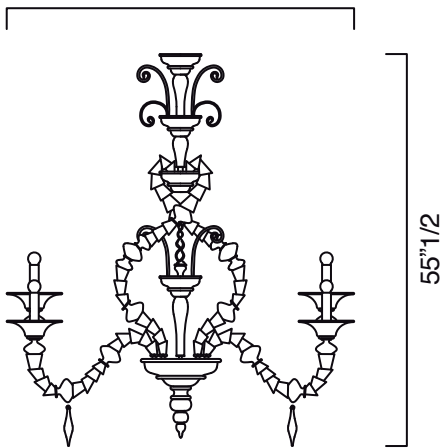

Saint Giorgio

Design: Barovier&Toso

Description

Chandeliers full of specific decorations such as the ampoule shaped pendants, mouth blown in the same colour of the arms, and the pyramids (curled points). The twisted main frame is a unique feature that creates an unusual torsion emphasized also by the atypical break in the central trunk.

Saint Giorgio

Dimensions

12 arms: Ø 49"1/4 x 55"1/2H (Bulbs: 12 x 60W)

16 arms: Ø 64"5/8 x 70"7/8H (Bulbs: 16 x 60W)

12 arms

49"1/4

16 arms

64"5/8

Finishes and materials

Structure in Murano: Crystal, White, Periwinkle, Olive, Sand, Indigo, Gray, Bluastro, Black or Gold.

(For more specifications, please refer to "Finishes & Materials")