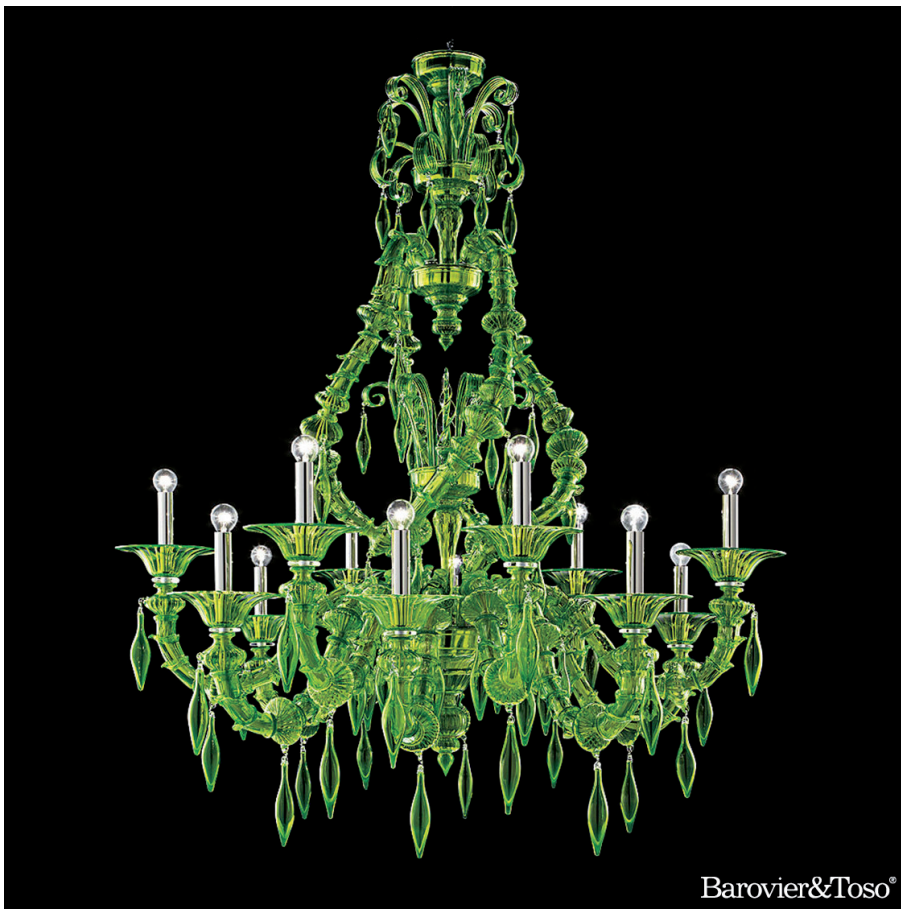

Saint Giorgio

Design: Barovier&Toso

Description

Chandeliers full of specific decorations such as the ampoule shaped pendants, mouth blown in the same colour of the arms, and the pyramids (curled points). The twisted main frame is a unique feature that creates an unusual torsion emphasized also by the atypical break in the central trunk.

Saint Giorgio

Dimensions

12 arms: Ø 49"1/4 x 55"1/2H (Bulbs: 12 x 60W)

16 arms: Ø 64"5/8 x 70"7/8H (Bulbs: 16 x 60W)

12 arms

49"1/4

16 arms

64"5/8

Finishes and materials

Structure in Murano: Crystal, White, Periwinkle, Olive, Sand, Indigo, Gray, Bluastro, Black or Gold.

(For more specifications, please refer to "Finishes & Materials")