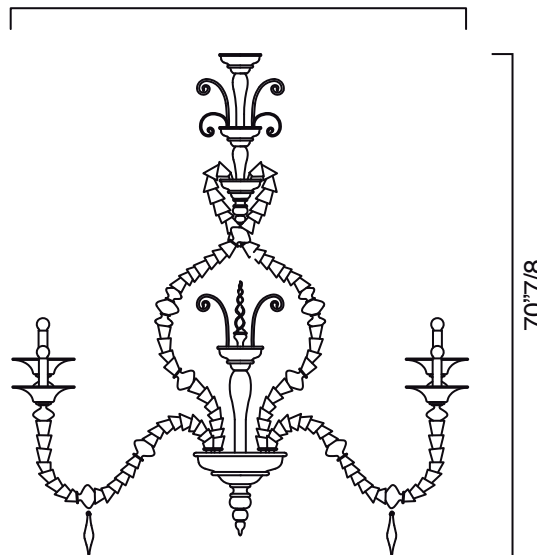

Saint Giorgio

Design: Barovier&Toso

Description

Chandeliers full of specific decorations such as the ampoule shaped pendants, mouth blown in the same colour of the arms, and the pyramids (curled points). The twisted main frame is a unique feature that creates an unusual torsion emphasized also by the atypical break in the central trunk.

Saint Giorgio

Dimensions

12 arms: Ø 49"1/4 x 55"1/2H (Bulbs: 12 x 60W)

16 arms: Ø 64"5/8 x 70"7/8H (Bulbs: 16 x 60W)

12 arms

49"1/4

16 arms

64"5/8

Finishes and materials

Structure in Murano: Crystal, White, Periwinkle, Olive, Sand, Indigo, Gray, Bluastro, Black or Gold.

(For more specifications, please refer to "Finishes & Materials")