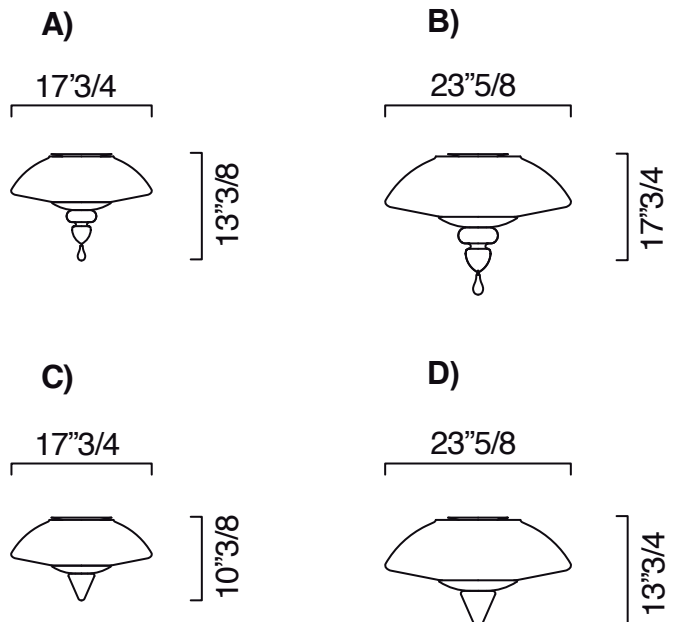

Finishes & Materials

Structure & Details: Murano Venetian
Crystal and Metal.