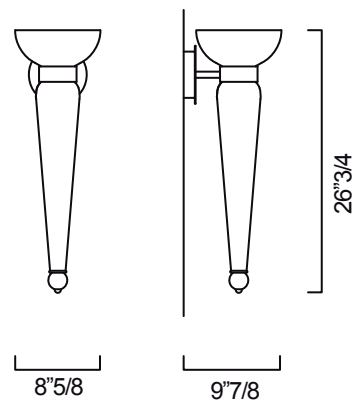

## *Description*

A wall lamp with a classical and traditional design that recalls the torches of ancient Greece.

A stretched stem, enriched by the ribbing of the surface, supports a cup that hides the light source.

## *Dimensions*

8"5/8W x 26"3/4H x 9"7/8D - Cod. 5656-00

**Light source:** 1 E12 x 100W - Dimmable - Not included