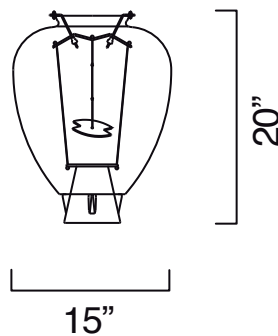

Veronese

Design: Umberto Riva

Description

Table Lamp

The exquisitely pure lines of the vase painted by Venetian painter Veronese are given an elegant, contemporary new look.

Wooden base and supports, burnished brass details, beveled and textured crystal interior reflector.

The halogen light bulb is included.

Dimensions

Ø 15" x 20"H

Bulbs			
N	Type	W	Switches
1		35 35	1

Finishes and materials

Structure in Murano: Light Green, Amber or Crystal.

Base in: Wood.

Details in Metal: chrome finish.