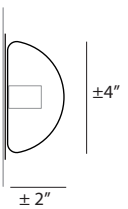

Pendant

14sp
SURFACE LIGHT - LARGE PLATE
Ø4"1/2 paintable mounting plate
rated for wall and ceiling use

14sp: 4"1/2W x 2"D x 4"1/2H