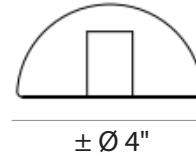

Pendant

14sp
SURFACE LIGHT - LARGE PLATE
Ø4"1/2 paintable mounting plate
rated for wall and ceiling use

14sp: 4"1/2W x 2"D x 4"1/2H