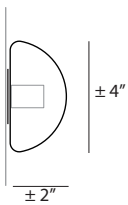

### Dimensions

Pendant size:  $\pm \text{Ø } 4''$

**14s**  
SURFACE LIGHT - MINI PLATE  
Ø2"1/8 mounting plate  
rated for wall and ceiling use

**14s:** 4"W x 2"D x 4"H

14s Canopy