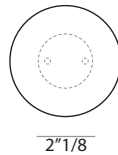

## 14

### Dimensions

Pendant size:  $\pm \text{Ø } 4''$

**14s**  
SURFACE LIGHT - MINI PLATE  
Ø2"1/8 mounting plate  
rated for wall and ceiling use

**14s:** 4"W x 2"D x 4"H

14s Canopy