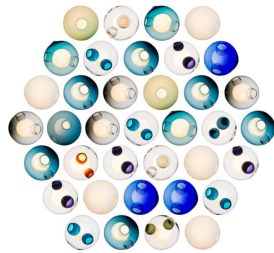

The result is a distorted spherical shape with a composed collection of imploded inner shapes, one of which acts as a shade for the light source.

Standard 28s are made with clear glass exterior spheres and milk white interior lamp holder cavities.

### 37 Pendants Compositions

37c-12

Color	Pendant's Amount
• Blue 3	• 2
• Pink 1	• 7
• Pink 2	• 5
• Clear	• 10
• Blue 1	• 3
• Purple 2 Satellite	• 5
• Grey 2	• 2
• Yellow 2	• 2
• Green 2	• 1

37c-05

Color	Pendant's Amount
• Blue 1 Satellite	• 1
• Blue 2	• 4
• Yellow 2	• 6
• Blue 3	• 3
• Orange 1	• 4
• Grey 4	• 9
• Clear	• 3
• Orange 1 Satellite	• 3
• Purple 2 Satellite	• 4

37c-26

Color	Pendant's Amount
• Opaque Green 3	• 2
• Opaque White 2 Satellite	• 2
• Blue 1	• 3
• Opaque White 2	• 5
• Blue 1 Satellite	• 4
• Blue 2	• 6
• Purple 2 Satellite	• 4
• Blue 3	• 3
• Grey 1	• 4
• Opaque Blue 4	• 1
• Opaque Blue 4 Satellite	• 1
• Orange 1 Satellite	• 1
• Opaque Green 7 Satellite	• 1

37c-28

Color	Pendant's Amount
• Grey 5	• 5
• Opaque Pink 2	• 3
• Grey 4	• 5
• Grey 1	• 3
• Pink 1	• 3
• Purple 1	• 3
• Blue 4 Satellite	• 2
• Blue 2	• 2
• Blue 4	• 4
• Opaque Blue 4	• 2
• Opaque Blue 1	• 3
• Opaque Green 4	• 1
• Opaque Purple 1	• 1