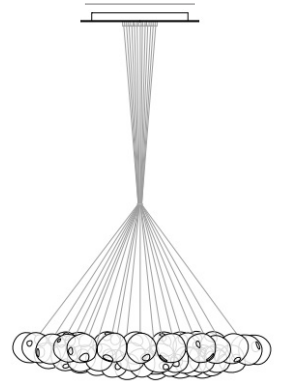

The result is a distorted spherical shape with a composed collection of imploded inner shapes, one of which acts as a shade for the light source.

Standard 28s are made with clear glass exterior spheres and milk white interior lamp holder cavities.

### Dimensions

28.37)  $\pm \text{Ø}41\frac{3}{8}$

28.61)  $\pm \text{Ø}57$ "

Pendant size:  $\pm \text{Ø}6\frac{1}{2}$ "

**28.37) CLUSTER**  
thirty-seven pendants

$\text{Ø}23\frac{5}{8}$

$\pm \text{Ø}41\frac{3}{8}$

**28.61 CLUSTER**  
sixty-one pendants

$\text{Ø}27\frac{7}{8}$

$\pm \text{Ø}57$ "

### Specifications

**Mounting:** Ceiling mounted.

**Glass Color:** Clear, colour pendants.

**Lamp:** 1W LED, 2700K, 100lm.

**Coaxial Length:** Up to  $472\frac{3}{8}$  max.

**Canopy Finish:** White.

**Materials:** Blown glass, braided metal coaxial cable, electrical components, steel canopy.