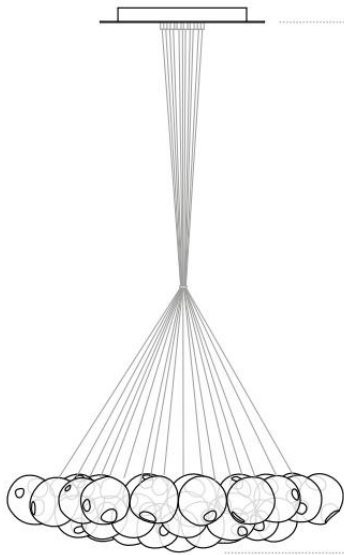

### **Description**

Suspension lamp made with cluster of 37 or 61 pendants that hung from a round canopy.

Longest lengths are determined by client. Specified longest lengths is from the underside of the canopy to the bottom of the pendant. Up-charge applies for cable lengths over 118"1/8.

The result is a distorted spherical shape with a composed collection of imploded inner shapes, one of which acts as a shade for the light source.

Standard 28s are made with clear glass exterior spheres and milk white interior lamp holder cavities.

### Dimensions

28.37)  $\pm \text{Ø}41\frac{3}{8}$

28.61)  $\pm \text{Ø}57$ "

Pendant size:  $\pm \text{Ø}6\frac{1}{2}$ "

### Length Measuring Guide

Minimum length  
for each cluster:  
**28.37** =  $43\frac{1}{4}$ "  
**28.61** =  $55\frac{1}{8}$ "

Longest length.  
Measure from underside  
of the pendant.  
Up to  $472\frac{3}{8}$  max.