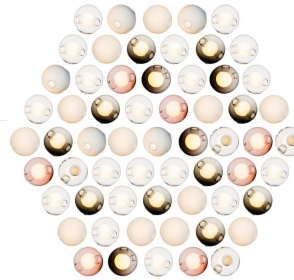

The result is a distorted spherical shape with a composed collection of imploded inner shapes, one of which acts as a shade for the light source.

Standard 28s are made with clear glass exterior spheres and milk white interior lamp holder cavities.

### 61 Pendants Compositions

61c-12

Color	Pendant's Amount
• Opaque Blue 1	• 16
• Clear	• 15
• Purple 2 Satellite	• 16
• Purple 1 Satellite	• 14

61c-05

Color	Pendant's Amount
• Clear	• 19
• Opaque Grey 1	• 5
• Opaque White 2	• 12
• Grey 2	• 10
• Pink 1	• 7
• Grey 6	• 4
• Opaque White 2	• 4

61c-14

Color	Pendant's Amount
• Opaque Purple 1	• 7
• Orange 1	• 15
• Yellow 2	• 15
• Opaque Pink 2	• 5
• Opaque Grey 1	• 1
• Blue 4	• 5
• Opaque Blue 1	• 3
• Purple 1	• 3
• Opaque Green 4	• 1
• Pink 1	• 2
• Yellow 3	• 2
• Grey 4	• 1
• Orange 2	• 1