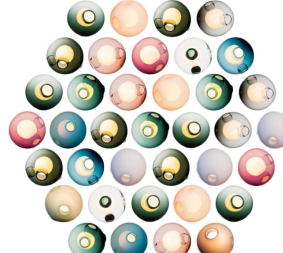

The result is a distorted spherical shape with a composed collection of imploded inner shapes, one of which acts as a shade for the light source.

Standard 28s are made with clear glass exterior spheres and milk white interior lamp holder cavities.

### 37 Pendants Compositions

37c-12

Color	Pendant's Amount
• Blue 3	• 2
• Pink 1	• 7
• Pink 2	• 5
• Clear	• 10
• Blue 1	• 3
• Purple 2 Satellite	• 5
• Grey 2	• 2
• Yellow 2	• 2
• Green 2	• 1

37c-05

Color	Pendant's Amount
• Blue 1 Satellite	• 1
• Blue 2	• 4
• Yellow 2	• 6
• Blue 3	• 3
• Orange 1	• 4
• Grey 4	• 9
• Clear	• 3
• Orange 1 Satellite	• 3
• Purple 2 Satellite	• 4

37c-26

Color	Pendant's Amount
• Opaque Green 3	• 2
• Opaque White 2 Satellite	• 2
• Blue 1	• 3
• Opaque White 2	• 5
• Blue 1 Satellite	• 4
• Blue 2	• 6
• Purple 2 Satellite	• 4
• Blue 3	• 3
• Grey 1	• 4
• Opaque Blue 4	• 1
• Opaque Blue 4 Satellite	• 1
• Orange 1 Satellite	• 1
• Opaque Green 7 Satellite	• 1

37c-28

Color	Pendant's Amount
• Grey 5	• 5
• Opaque Pink 2	• 3
• Grey 4	• 5
• Grey 1	• 3
• Pink 1	• 3
• Purple 1	• 3
• Blue 4 Satellite	• 2
• Blue 2	• 2
• Blue 4	• 4
• Opaque Blue 4	• 2
• Opaque Blue 1	• 3
• Opaque Green 4	• 1
• Opaque Purple 1	• 1