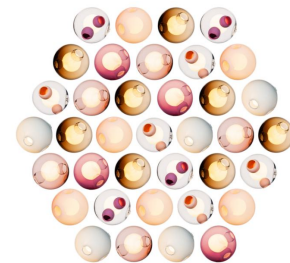

37c-27

Color	Pendant's Amount
• Purple 1 Satellite	• 4
• Opaque Pink 2	• 6
• Yellow 3	• 8
• Purple 1	• 4
• Pink 1	• 5
• Opaque Orange 1 Satellite	• 5
• Opaque Grey 1	• 5