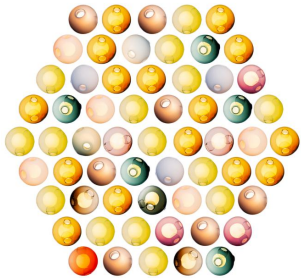

The result is a distorted spherical shape with a composed collection of imploded inner shapes, one of which acts as a shade for the light source.

Standard 28s are made with clear glass exterior spheres and milk white interior lamp holder cavities.

### 61 Pendants Compositions

61c-12

Color	Pendant's Amount
• Opaque Blue 1	• 16
• Clear	• 15
• Purple 2 Satellite	• 16
• Purple 1 Satellite	• 14

61c-05

Color	Pendant's Amount
• Clear	• 19
• Opaque Grey 1	• 5
• Opaque White 2	• 12
• Grey 2	• 10
• Pink 1	• 7
• Grey 6	• 4
• Opaque White 2	• 4

61c-14

Color	Pendant's Amount
• Opaque Purple 1	• 7
• Orange 1	• 15
• Yellow 2	• 15
• Opaque Pink 2	• 5
• Opaque Grey 1	• 1
• Blue 4	• 5
• Opaque Blue 1	• 3
• Purple 1	• 3
• Opaque Green 4	• 1
• Pink 1	• 2
• Yellow 3	• 2
• Grey 4	• 1
• Orange 2	• 1

61c-06

Color	Pendant's Amount
• Clear	• 13
• Opaque White 1	• 11
• Opaque Green 3	• 4
• Grey 6	• 5
• Grey 1	• 4
• Blue 1	• 5
• Purple 3	• 2
• Opaque Blue 2	• 5
• Pink 2	• 4
• Green 1	• 4
• Blue 2	• 4