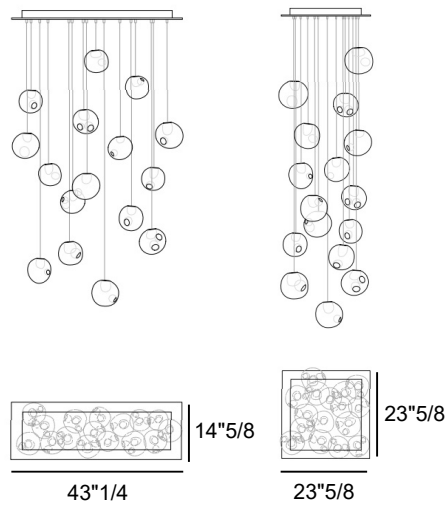

28.16) Sixteen pendants