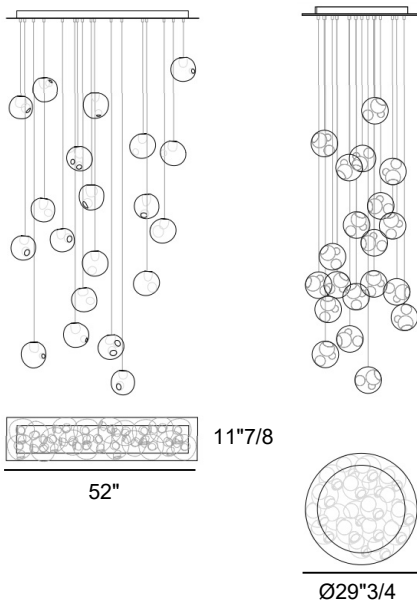

28.20) Twenty pendants