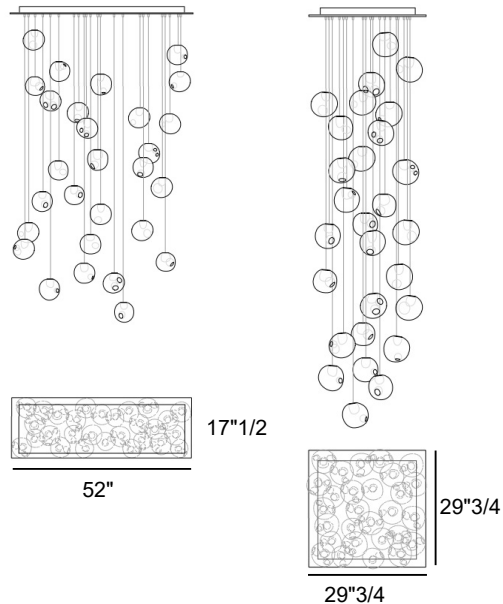

28.28) Twenty-eight pendants