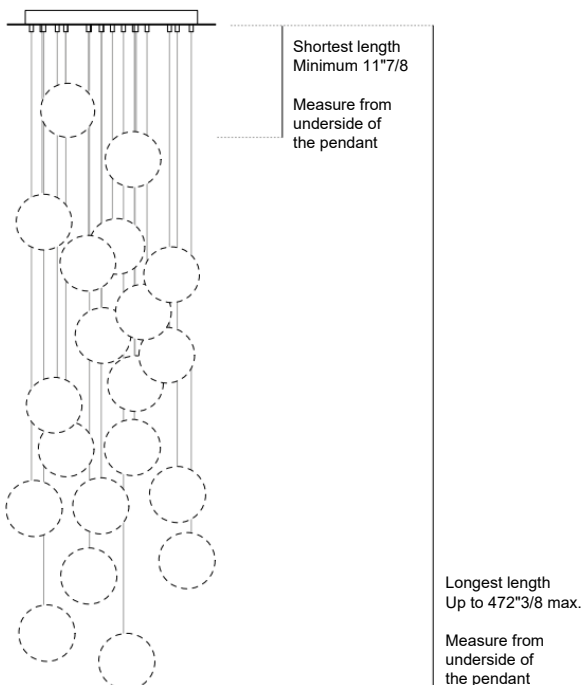

28 Random

Dimensions

28.11)

Rectangular: 33"1/2W x 11"1/8D

Round: Ø23"5/8

Square: 20"W x 20"D

28.16)

Rectangular: 43"1/4W x 14"5/8D

Square: 23"5/8W x 23"5/8D

28.20)

Rectangular: 52"W x 11"7/8D

Round: Ø29"3/4

28.28)

Rectangular: 52"W x 17"1/2D

Square: 29"3/4W x 29"3/4D

Pendant size: Ø6"1/2 approx.

28.20) Ø29"3/4

Square

28.11) 20"W x 20"D

28.16) 23"5/8W x 23"5/8D

28.28) 29"3/4W x 29"3/4D

Pendant

± Ø6"1/2

Length Measuring Guide

Specifications

Mounting: Ceiling mounted.

Glass Color: Clear, colour pendants.

Lamp: 1W LED, 2700K, 100lm.

Coaxial Length: Fixed length.
11"7/8 minimum / up to 47"3/8 max.

Canopy Finish: White.

Materials: Blown glass, braided metal coaxial cable, electrical components, steel canopy.