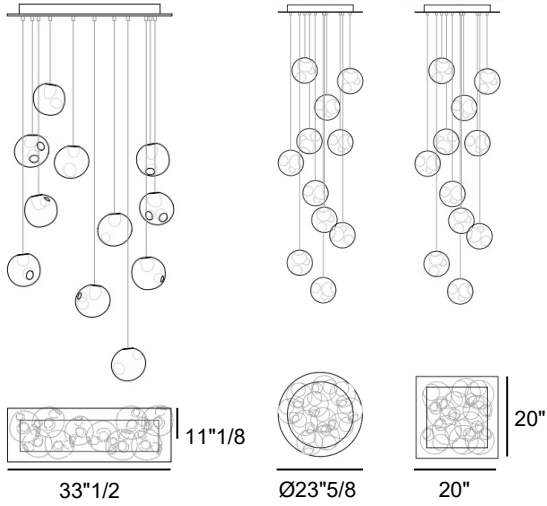

28 Random

28.11) Eleven pendants