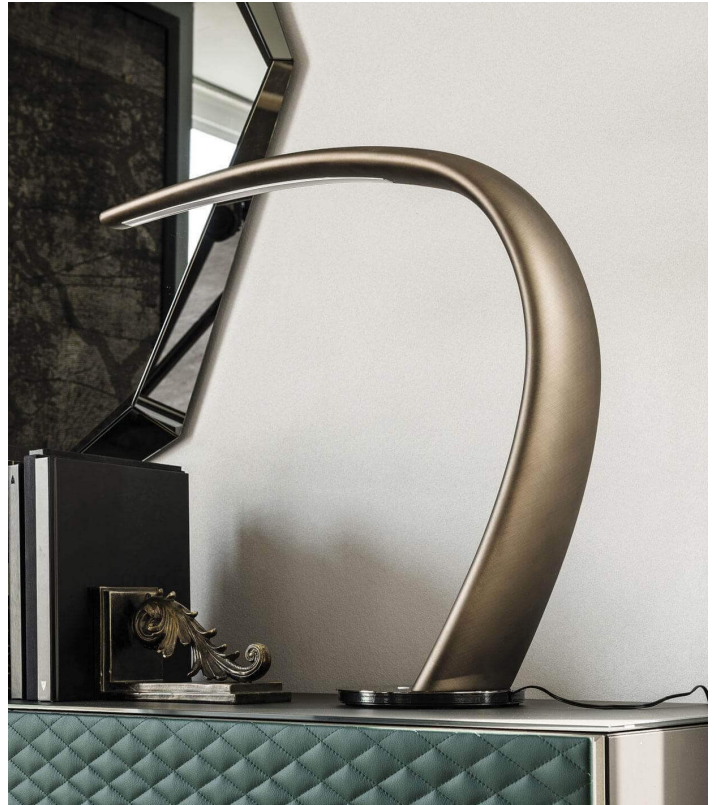

Mamba

Design: Piero De Longhi

Description

Table lamp with rigid polyurethane structure and steel base. LED light. This lamp is a refined and unique decorative accessory with a captivating design.

The structure of this arc table lamp with variable thickness combined with the rounded edges create a soft and sinuous shape, like a natural element. Made in Italy.

Dimensions

26"3/4W x 7"7/8D x 24"3/8H

Light source: 8W LED lighting, 600lm 4000K with switch.