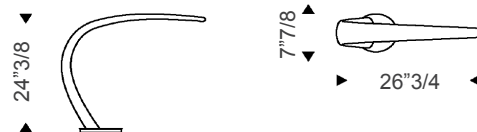

Mamba

Design: Piero De Longhi

Description

Table lamp with rigid polyurethane structure and steel base. LED light. This lamp is a refined and unique decorative accessory with a captivating design.

The structure of this arc table lamp with variable thickness combined with the rounded edges create a soft and sinuous shape, like a natural element. Made in Italy.

Dimensions

26"3/4W x 7"7/8D x 24"3/8H

Light source: 8W LED lighting, 600lm 4000K with switch.