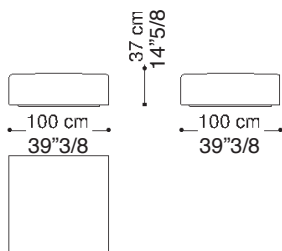

Sofa 4,5 seater 110¹/₄" (2 terminal units 55,1" sx + dx): 110¹/₄"W x 41³/₈"D x 23⁵/₈"H

Central unit: 29¹/₂"W x 41³/₈"D x 23⁵/₈"H

Central unit: 35³/₈"W x 41³/₈"D x 23⁵/₈"H

Sofa 3 seater (2 terminal units 41,3" sx + dx)
82⁵/₈"W x 41³/₈"D x 23⁵/₈"H

Sofa 3,5 seater (2 terminal units 47,2" sx + dx)
94¹/₂"W x 41³/₈"D x 23⁵/₈"H

Sofa 4 seater (2 terminal units 51,2" sx + dx)
102³/₈"W x 41³/₈"D x 23⁵/₈"H

Sofa 4,5 seater (2 terminal units 55,1" sx + dx)
110¹/₄"W x 41³/₈"D x 23⁵/₈"H

Central unit
29¹/₂"W x 41³/₈"D x 23⁵/₈"H

Central unit
35³/₈"W x 41³/₈"D x 23⁵/₈"H

Aspettami

Dimensions

Central unit: 39"3/8 x 41"3/8D x 23"5/8H

Central unit: 43"1/4 x 41"3/8D x 23"5/8H

Ottoman: 39"3/8W X 39"3/8D x 14"5/8H

Box cushion: 23"5/8 x 23"5/8

Central unit
39"3/8 x 41"3/8D x 23"5/8H

Central unit
43"1/4 x 41"3/8D x 23"5/8H

Ottoman
39"3/8W x 39"3/8D x 14"5/8H

Box cushion
23"5/8 x 23"5/8

Finishes and materials

Covered in: Fabric (Cat. 1,2,3 and Super) or Leather (A,B,C and Extra).
Feet: Polypropylene black color (Non-visible).