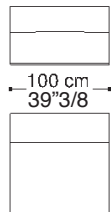

Sofa 4,5 seater 110¹/₄" (2 terminal units 55,1" sx + dx): 110¹/₄"W x 41³/₈"D x 23⁵/₈"H

Central unit: 29¹/₂"W x 41³/₈"D x 23⁵/₈"H

Central unit: 35³/₈"W x 41³/₈"D x 23⁵/₈"H

Sofa 3 seater (2 terminal units 41,3" sx + dx)
82⁵/₈"W x 41³/₈"D x 23⁵/₈"H

Sofa 3,5 seater (2 terminal units 47,2" sx + dx)
94¹/₂"W x 41³/₈"D x 23⁵/₈"H

Sofa 4 seater (2 terminal units 51,2" sx + dx)
102³/₈"W x 41³/₈"D x 23⁵/₈"H

Sofa 4,5 seater (2 terminal units 55,1" sx + dx)
110¹/₄"W x 41³/₈"D x 23⁵/₈"H

Central unit
29¹/₂"W x 41³/₈"D x 23⁵/₈"H

Central unit
35³/₈"W x 41³/₈"D x 23⁵/₈"H

Aspettami

Dimensions

Central unit: 39"3/8 x 41"3/8D x 23"5/8H

Central unit: 43"1/4 x 41"3/8D x 23"5/8H

Ottoman: 39"3/8W X 39"3/8D x 14"5/8H

Box cushion: 23"5/8 x 23"5/8

Central unit
39"3/8 x 41"3/8D x 23"5/8H

Central unit
43"1/4 x 41"3/8D x 23"5/8H

Ottoman
39"3/8W x 39"3/8D x 14"5/8H

Box cushion
23"5/8 x 23"5/8

Finishes and materials

Covered in: Fabric (Cat. 1,2,3 and Super) or Leather (A,B,C and Extra).
Feet: Polypropylene black color (Non-visible).