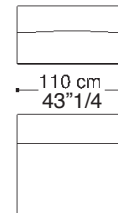

Sofa 4,5 seater 110¹/₄" (2 terminal units 55,1" sx + dx): 110¹/₄"W x 41³/₈"D x 23⁵/₈"H

Central unit: 29¹/₂"W x 41³/₈"D x 23⁵/₈"H

Central unit: 35³/₈"W x 41³/₈"D x 23⁵/₈"H

Sofa 3 seater (2 terminal units 41,3" sx + dx)
82⁵/₈"W x 41³/₈"D x 23⁵/₈"H

Sofa 3,5 seater (2 terminal units 47,2" sx + dx)
94¹/₂"W x 41³/₈"D x 23⁵/₈"H

Sofa 4 seater (2 terminal units 51,2" sx + dx)
102³/₈"W x 41³/₈"D x 23⁵/₈"H

Sofa 4,5 seater (2 terminal units 55,1" sx + dx)
110¹/₄"W x 41³/₈"D x 23⁵/₈"H

Central unit
29¹/₂"W x 41³/₈"D x 23⁵/₈"H

Central unit
35³/₈"W x 41³/₈"D x 23⁵/₈"H

Aspettami

Dimensions

Central unit: 39"3/8 x 41"3/8D x 23"5/8H

Central unit: 43"1/4 x 41"3/8D x 23"5/8H

Ottoman: 39"3/8W X 39"3/8D x 14"5/8H

Box cushion: 23"5/8 x 23"5/8

Central unit
39"3/8 x 41"3/8D x 23"5/8H

Central unit
43"1/4 x 41"3/8D x 23"5/8H

Ottoman
39"3/8W x 39"3/8D x 14"5/8H

Box cushion
23"5/8 x 23"5/8

Finishes and materials

Covered in: Fabric (Cat. 1,2,3 and Super) or Leather (A,B,C and Extra).
Feet: Polypropylene black color (Non-visible).