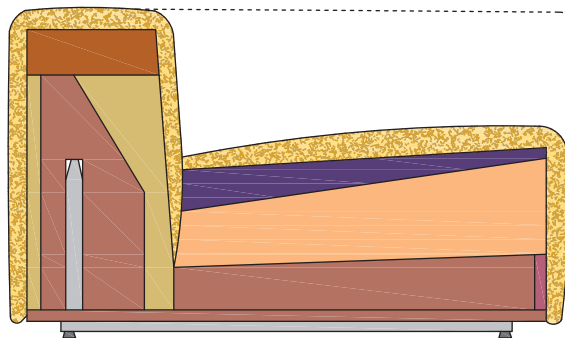

Aspettami

Design: Giorgio Soressi

Description

Metal frame with cylindrical steel bars. Solid wood base, springing system with elastic webbing, padded with non-deformable polyurethane foam and covered with 100% cotton-fabric filled with natural goose feather.

Covers can be made with fabric or leather and are removable on optional cushions.

Composition

-  Polyurethane PF 30/SM (2,5 kPa)
-  Polyurethane 75/SR (14,0 kPa)
-  Natural goose feather
-  Polyurethane PF 40/M (3,3 kPa)
-  Polyurethane 30/SS CMHR (1,3 kPa)
-  Polyurethane T 30/C (2,7 kPa)
-  Steel frame
-  Frame in solid and multilayer wood
-  Feet in polypropylene black colour

Aspettami

Dimensions

Sofa 3 seater 82⁵/₈" (2 terminal units 41,3" sx + dx): 82⁵/₈"W x 41³/₈"D x 23⁵/₈"H

Sofa 3,5 seater 94¹/₂" (2 terminal units 47,2" sx + dx): 94¹/₂"W x 41³/₈"D x 23⁵/₈"H

Sofa 4 seater 102³/₈" (2 terminal units 51,2" sx + dx): 102³/₈"W x 41³/₈"D x 23⁵/₈"H

Sofa 4,5 seater 110¹/₄" (2 terminal units 55,1" sx + dx): 110¹/₄"W x 41³/₈"D x 23⁵/₈"H

Central unit: 29¹/₂"W x 41³/₈"D x 23⁵/₈"H

Central unit: 35³/₈"W x 41³/₈"D x 23⁵/₈"H

Sofa 3 seater (2 terminal units 41,3" sx + dx)
82⁵/₈"W x 41³/₈"D x 23⁵/₈"H