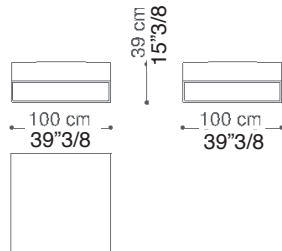

### Dimensions

Composition A: 120"W x 39"3/8D x 39"3/8H (SH: 15"3/8)

Composition B: 128"W x 39"3/8D x 39"3/8H (SH: 15"3/8)

### Dimensions

Terminal unit with 1 arm left/right 84"5/8  
84"5/8W x 39"3/8D x 27"1/2H

Terminal unit with 1 arm left/right 92"1/2  
92"1/2W x 39"3/8D x 27"1/2H

Chaiselongue with arm left/right 43"1/4 x 67"  
43"1/4W x 67"D x 27"1/2H

## Forever Young

---

Corner/Ottoman: 39"3/8W x 39"3/8D x 15"3/8H

Corner/Ottoman  
39"3/8W x 39"3/8D x 15"3/8H