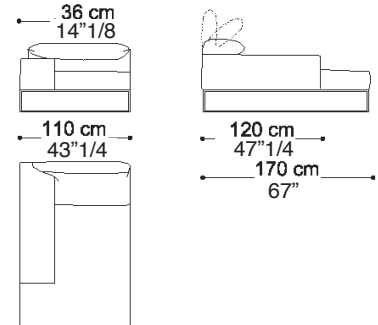

Chaiselongue with arm left/right 43"1/4 x 67"
43"1/4W x 67"D x 27"1/2H