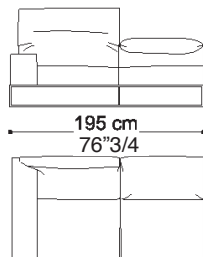

### Dimensions

Composition A: 120"W x 39"3/8D x 39"3/8H (SH: 15"3/8)

Composition B: 128"W x 39"3/8D x 39"3/8H (SH: 15"3/8)

#### Composition A

Terminal unit with 1 arm left/right 68"7/8  
68"7/8W x 39"3/8D x 27"1/2H

Chaiselongue with arm left/right 43"1/4 x 67"  
43"1/4W x 67"D x 27"1/2H

+

#### Composition B

Terminal unit with 1 arm left/right 76"3/4  
76"3/4W x 39"3/8D x 27"1/2H

Chaiselongue with arm left/right 43"1/4 x 67"  
43"1/4W x 67"D x 27"1/2H

+

### Dimensions