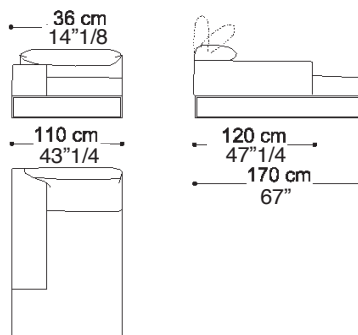

### Dimensions

Composition A: 120"W x 39"3/8D x 39"3/8H (SH: 15"3/8)

Composition B: 128"W x 39"3/8D x 39"3/8H (SH: 15"3/8)

#### Composition A

Terminal unit with 1 arm left/right 68"7/8  
68"7/8W x 39"3/8D x 27"1/2H

Chaiselongue with arm left/right 43"1/4 x 67"  
43"1/4W x 67"D x 27"1/2H

+

#### Composition B

Terminal unit with 1 arm left/right 76"3/4  
76"3/4W x 39"3/8D x 27"1/2H

Chaiselongue with arm left/right 43"1/4 x 67"  
43"1/4W x 67"D x 27"1/2H

+

### Dimensions