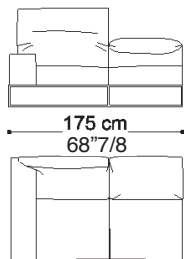

### Dimensions

Composition A: 120"W x 39"3/8D x 39"3/8H (SH: 15"3/8)

Composition B: 128"W x 39"3/8D x 39"3/8H (SH: 15"3/8)

#### Composition A

Terminal unit with 1 arm left/right 68"7/8  
68"7/8W x 39"3/8D x 27"1/2H

Chaiselongue with arm left/right 43"1/4 x 67"  
43"1/4W x 67"D x 27"1/2H

+

#### Composition B

Terminal unit with 1 arm left/right 76"3/4  
76"3/4W x 39"3/8D x 27"1/2H

Chaiselongue with arm left/right 43"1/4 x 67"  
43"1/4W x 67"D x 27"1/2H

+

### Dimensions