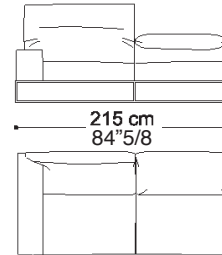

Terminal unit with 1 arm left/right 84"5/8
84"5/8W x 39"3/8D x 27"1/2H