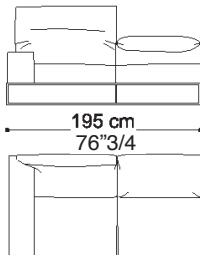

Terminal unit with 1 arm left/right 76"3/4
76"3/4W x 39"3/8D x 27"1/2H