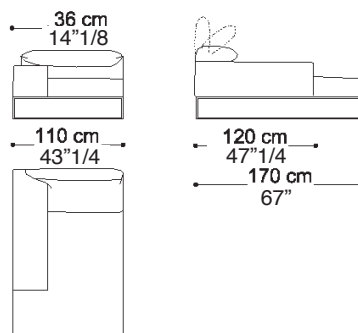

### Dimensions

Composition A: 120"W x 39"3/8D x 39"3/8H (SH: 15"3/8)

Composition B: 128"W x 39"3/8D x 39"3/8H (SH: 15"3/8)

#### Composition A

Terminal unit with 1 arm left/right 68"7/8  
68"7/8W x 39"3/8D x 27"1/2H

Chaiselongue with arm left/right 43"1/4 x 67"  
43"1/4W x 67"D x 27"1/2H

+

#### Composition B

Terminal unit with 1 arm left/right 76"3/4  
76"3/4W x 39"3/8D x 27"1/2H

Chaiselongue with arm left/right 43"1/4 x 67"  
43"1/4W x 67"D x 27"1/2H

+

### Dimensions