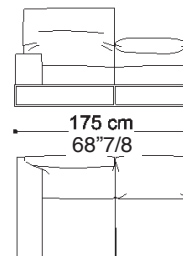

Terminal unit with 1 arm left/right 68"7/8
68"7/8W x 39"3/8D x 27"1/2H