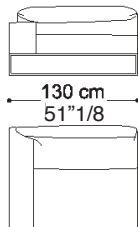

Forever Young

Dimensions

Other options

Terminal unit with 1 arm left/right 51"1/8: 51"1/8W x 39"3/8D x 27"1/2H

Terminal unit with 1 arm left/right 68"7/8: 68"7/8W x 39"3/8D x 27"1/2H

Terminal unit with 1 arm left/right 76"3/4: 76"3/4W x 39"3/8D x 27"1/2H

Terminal unit with 1 arm left/right 84"5/8: 84"5/8W x 39"3/8D x 27"1/2H

Terminal unit with 1 arm left/right 92"1/2: 92"1/2W x 39"3/8D x 27"1/2H

Chaiselongue with arm left/right 43"1/4 x 67": 43"1/4W x 67"D x 27"1/2H

Terminal unit with 1 arm left/right 51"1/8
51"1/8W x 39"3/8D x 27"1/2H