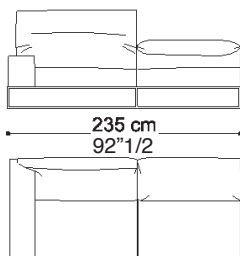

Terminal unit with 1 arm left/right 92"1/2
92"1/2W x 39"3/8D x 27"1/2H