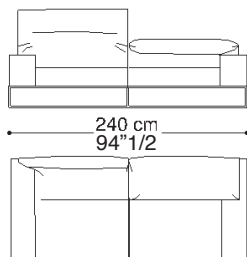

### Dimensions

Sofa 2,5 seater with 2 arms 78"3/4: 78"3/4W x 39"3/8D x 27"1/2H

Sofa 3 seater with 2 arms 86"5/8: 86"5/8W x 39"3/8D x 27"1/2H

Sofa 3,5 seater with 2 arms 94"1/2: 94"1/2W x 39"3/8D x 27"1/2H

Sofa 4 seater with 2 arms 102"1/8: 102"1/8W x 39"3/8D x 27"1/2H

Corner/Ottoman: 39"3/8W x 39"3/8D x 15"3/8H

Sofa 2,5 seater with 2 arms 78"3/4  
78"3/4W x 39"3/8D x 27"1/2H

Sofa 3 seater with 2 arms 86"5/8  
86"5/8W x 39"3/8D x 27"1/2H

Sofa 3,5 seater with 2 arms 94"1/2  
94"1/2W x 39"3/8D x 27"1/2H

Sofa 4 seater with 2 arms 102"1/8  
102"1/8W x 39"3/8D x 27"1/2H

Corner/Ottoman  
39"3/8W x 39"3/8D x 15"3/8H