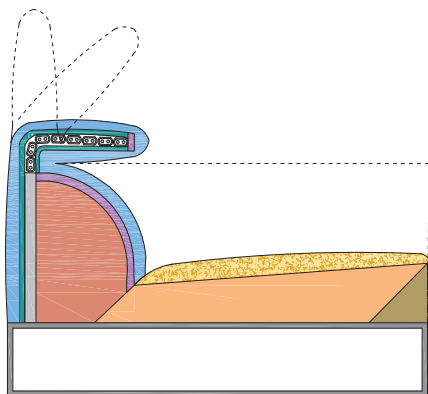

Composition

- Polyurethane T21/M (1,8 kPa)
- Dacron 808 T Du Pont
- Polyurethane PF 40/M (3,3 kPa)
- Polyurethane 22 AIRSOFF (0,9 kPa)
- Natural goose feather
- Polyurethane 40/PH (8,0 kPa)
- Polyurethane T30/N (4,5 kPa)
- Steel frame
- Steel base with powder finish