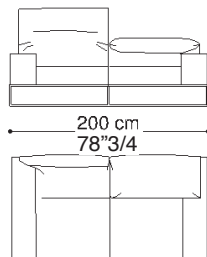

### Dimensions

Sofa 2,5 seater with 2 arms 78"3/4: 78"3/4W x 39"3/8D x 27"1/2H

Sofa 3 seater with 2 arms 86"5/8: 86"5/8W x 39"3/8D x 27"1/2H

Sofa 3,5 seater with 2 arms 94"1/2: 94"1/2W x 39"3/8D x 27"1/2H

Sofa 4 seater with 2 arms 102"1/8: 102"1/8W x 39"3/8D x 27"1/2H

Corner/Ottoman: 39"3/8W x 39"3/8D x 15"3/8H

Sofa 2,5 seater with 2 arms 78"3/4  
78"3/4W x 39"3/8D x 27"1/2H

Sofa 3 seater with 2 arms 86"5/8  
86"5/8W x 39"3/8D x 27"1/2H

Sofa 3,5 seater with 2 arms 94"1/2  
94"1/2W x 39"3/8D x 27"1/2H

Sofa 4 seater with 2 arms 102"1/8  
102"1/8W x 39"3/8D x 27"1/2H

Corner/Ottoman  
39"3/8W x 39"3/8D x 15"3/8H