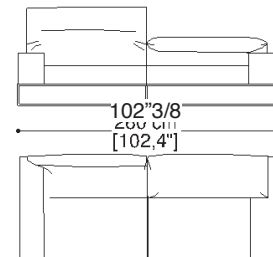

### Dimensions

Sofa 2,5 seater with 2 arms 78"3/4: 78"3/4W x 39"3/8D x 27"1/2H

Sofa 3 seater with 2 arms 86"5/8: 86"5/8W x 39"3/8D x 27"1/2H

Sofa 3,5 seater with 2 arms 94"1/2: 94"1/2W x 39"3/8D x 27"1/2H

Sofa 4 seater with 2 arms 102"1/8: 102"1/8W x 39"3/8D x 27"1/2H

Corner/Ottoman: 39"3/8W x 39"3/8D x 15"3/8H

Sofa 2,5 seater with 2 arms 78"3/4  
78"3/4W x 39"3/8D x 27"1/2H

Sofa 3 seater with 2 arms 86"5/8  
86"5/8W x 39"3/8D x 27"1/2H

Sofa 3,5 seater with 2 arms 94"1/2  
94"1/2W x 39"3/8D x 27"1/2H

Sofa 4 seater with 2 arms 102"1/8  
102"1/8W x 39"3/8D x 27"1/2H

Corner/Ottoman  
39"3/8W x 39"3/8D x 15"3/8H