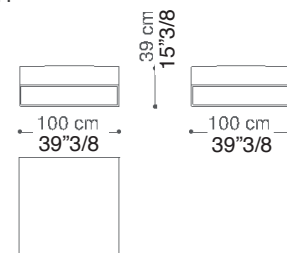

### Dimensions

Sofa 2,5 seater with 2 arms 78"3/4: 78"3/4W x 39"3/8D x 27"1/2H

Sofa 3 seater with 2 arms 86"5/8: 86"5/8W x 39"3/8D x 27"1/2H

Sofa 3,5 seater with 2 arms 94"1/2: 94"1/2W x 39"3/8D x 27"1/2H

Sofa 4 seater with 2 arms 102"1/8: 102"1/8W x 39"3/8D x 27"1/2H

Corner/Ottoman: 39"3/8W x 39"3/8D x 15"3/8H

Sofa 2,5 seater with 2 arms 78"3/4  
78"3/4W x 39"3/8D x 27"1/2H

Sofa 3 seater with 2 arms 86"5/8  
86"5/8W x 39"3/8D x 27"1/2H

Sofa 3,5 seater with 2 arms 94"1/2  
94"1/2W x 39"3/8D x 27"1/2H

Sofa 4 seater with 2 arms 102"1/8  
102"1/8W x 39"3/8D x 27"1/2H

Corner/Ottoman  
39"3/8W x 39"3/8D x 15"3/8H