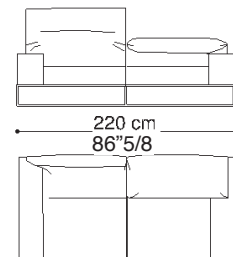

### Dimensions

Sofa 2,5 seater with 2 arms 78"3/4: 78"3/4W x 39"3/8D x 27"1/2H

Sofa 3 seater with 2 arms 86"5/8: 86"5/8W x 39"3/8D x 27"1/2H

Sofa 3,5 seater with 2 arms 94"1/2: 94"1/2W x 39"3/8D x 27"1/2H

Sofa 4 seater with 2 arms 102"1/8: 102"1/8W x 39"3/8D x 27"1/2H

Corner/Ottoman: 39"3/8W x 39"3/8D x 15"3/8H

Sofa 2,5 seater with 2 arms 78"3/4  
78"3/4W x 39"3/8D x 27"1/2H

Sofa 3 seater with 2 arms 86"5/8  
86"5/8W x 39"3/8D x 27"1/2H

Sofa 3,5 seater with 2 arms 94"1/2  
94"1/2W x 39"3/8D x 27"1/2H

Sofa 4 seater with 2 arms 102"1/8  
102"1/8W x 39"3/8D x 27"1/2H

Corner/Ottoman  
39"3/8W x 39"3/8D x 15"3/8H