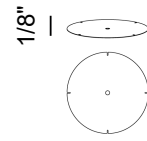

### Dimensions

- A) Ø15"3/4 x 4"H
- B) Ø23"5/8 x 4"3/4H
- C) Ø31"1/2 x 4"3/4H
- D) Ø39"3/8 x 4"3/4H

Canopy detail

Upper plexiglass protection detail

Removable and washable at 30° lycra, class M1

#### Upper Disk:

Ø15"3/4  
Ø23"5/8  
Ø31"1/2  
Ø39"3/8