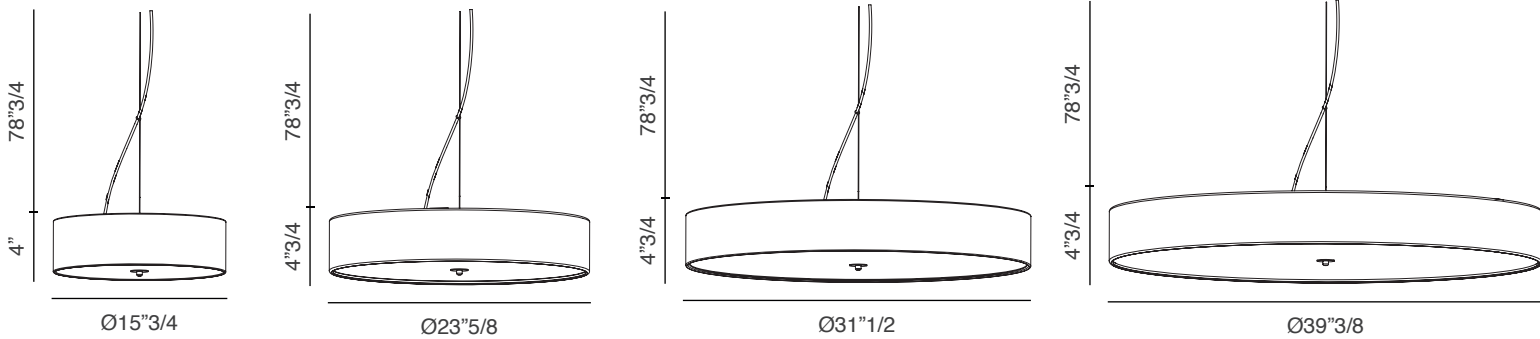

### Dimensions

- A) Ø15"3/4 x 4"H
- B) Ø23"5/8 x 4"3/4H
- C) Ø31"1/2 x 4"3/4H
- D) Ø39"3/8 x 4"3/4H

Canopy detail

Upper plexiglass protection detail

Removable and washable at 30° lycra, class M1