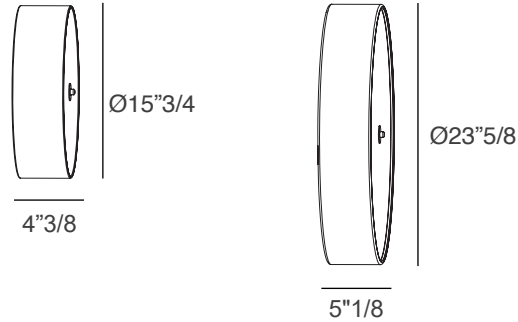

Discovolante

Design: Paolo Grasselli

Description

Suspension, wall/ ceiling lamp available in cotton, washable, velvet, for nature, kvdrat, pleated and pleated ribbon fabric. One side frosted plex finishing underneath.

Discovolante

Dimensions

A) $\text{Ø}15\frac{3}{4} \times 4\frac{3}{8}$ D

B) $\text{Ø}23\frac{5}{8} \times 5\frac{1}{8}$ D

Light Source

A: 2 x E27 28 W HES

1 LED module 18,7W - 2900 Lm - 2700 K

B: 3 x E27 - 42W HES

1 LED module 23 W - 3628 Lm - 2700 K

1 LED module 57 W - 8750 Lm - 2700 K

NOTE:

- LED modules are also available in 3000K and 4000K version, without surcharge.
- All sizes are available with or without dimmer.