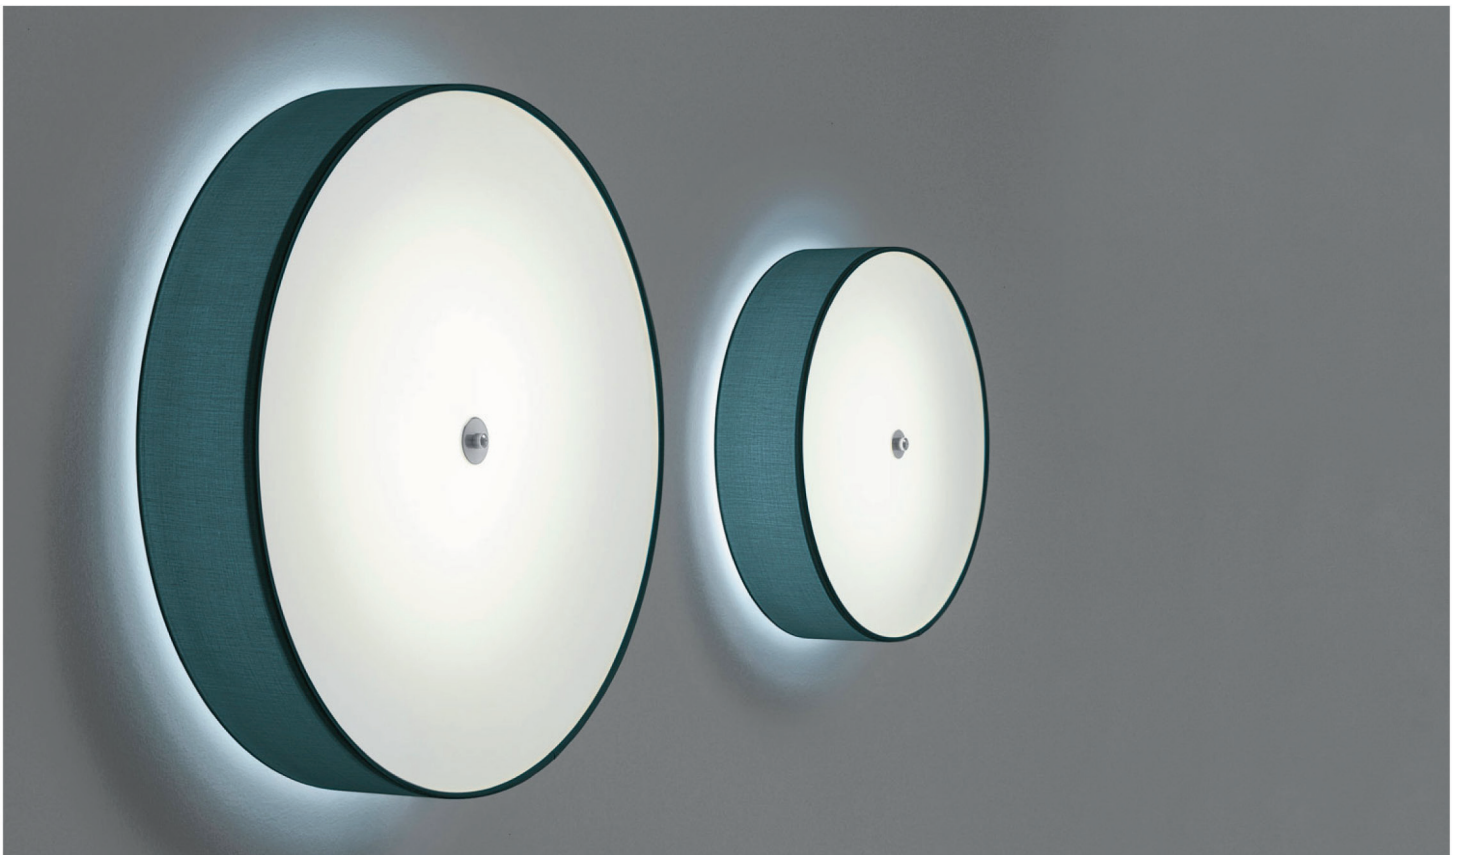

Discovolante

Design: Paolo Grasselli

Description

Suspension, wall/ ceiling lamp available in cotton, washable, velvet, for nature, kvdrat, pleated and pleated ribbon fabric. One side frosted plex finishing underneath.

Discovolante

Dimensions

A) $\text{Ø}15\frac{3}{4} \times 4\frac{3}{8}$ D

B) $\text{Ø}23\frac{5}{8} \times 5\frac{1}{8}$ D

Light Source

A: 2 x E27 28 W HES

1 LED module 18,7W - 2900 Lm - 2700 K

B: 3 x E27 - 42W HES

1 LED module 23 W - 3628 Lm - 2700 K

1 LED module 57 W - 8750 Lm - 2700 K

NOTE:

- LED modules are also available in 3000K and 4000K version, without surcharge.
- All sizes are available with or without dimmer.