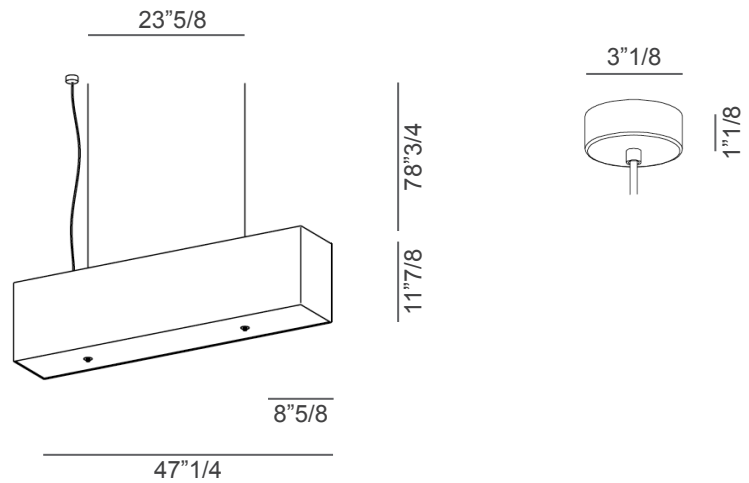

Rettangolo

Design: Modoluce R&D

Description

Rectangular suspension lamp with lampshade in cotton fabric or hand-finished pleated or pleated ribbon fabric.
Opal plex finishing disk underneath.
Made in Italy.

Light source:

- A:** 3 x E27 42 W HES
- B:** 4 x E27 42 W HES
- C:** 6 x E27 52 W
- D:** 12 x E27 52 W

Rettangolo

Dimensions

A: 35"3/8W x 8"5/8D x 11"7/8H

B: 47"1/4W x 8"5/8D x 11"7/8H

C: 59"W x 8"5/8D x 15"3/4H

D: 118"1/8W x 8"5/8D x 15"3/4H

Cable & canopy height: 78"3/4

A

B

C

D