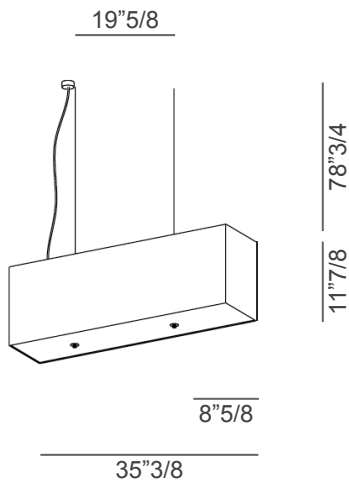

Rettangolo

Design: Modoluce R&D

Description

Rectangular suspension lamp with lampshade in cotton fabric or hand-finished pleated or pleated ribbon fabric.
Opal plex finishing disk underneath.
Made in Italy.

Light source:

- A:** 3 x E27 42 W HES
- B:** 4 x E27 42 W HES
- C:** 6 x E27 52 W
- D:** 12 x E27 52 W

Rettangolo

Dimensions

A: 35"3/8W x 8"5/8D x 11"7/8H

B: 47"1/4W x 8"5/8D x 11"7/8H

C: 59"W x 8"5/8D x 15"3/4H

D: 118"1/8W x 8"5/8D x 15"3/4H

Cable & canopy height: 78"3/4

A

B

C

D