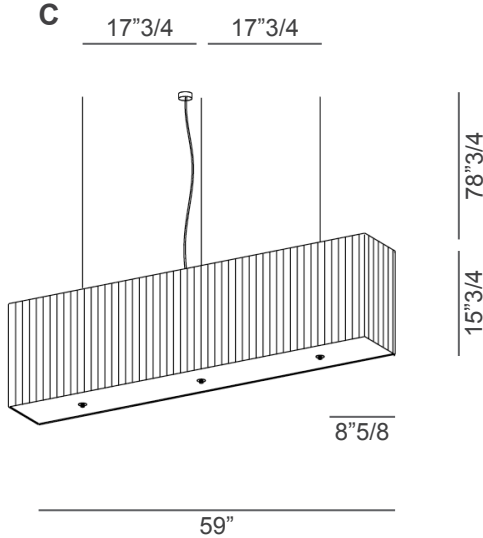

Rettangolo

Design: Modoluce R&D

Description

Rectangular suspension lamp with lampshade in cotton fabric or hand-finished pleated or pleated ribbon fabric.
Opal plex finishing disk underneath.
Made in Italy.

Light source:

- A:** 3 x E27 42 W HES
- B:** 4 x E27 42 W HES
- C:** 6 x E27 52 W
- D:** 12 x E27 52 W

Rettangolo

Dimensions

A: 35"3/8W x 8"5/8D x 11"7/8H

B: 47"1/4W x 8"5/8D x 11"7/8H

C: 59"W x 8"5/8D x 15"3/4H

D: 118"1/8W x 8"5/8D x 15"3/4H

Cable & canopy height: 78"3/4

A

B

C

D