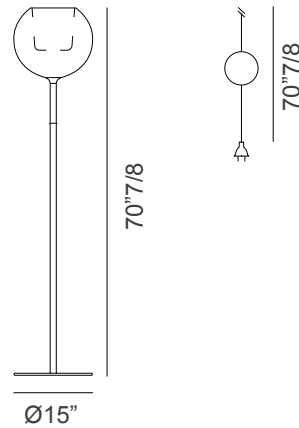

Glo

Design: Carlo Colombo

Description

Floor lamp with chromed or glossy gold metal structure and shade in mirroring glass. Outer shade in transparent, gold, silver, rose gold, black, green or 4 ever. Inner shade is sandblasted.

Light source: 1x 60W - E26 LED.
Bulb not included. Dimmer on cable.
Made in Italy.

Dimensions

Ø15" x 70"7/8H

Cable length: 78"3/4

Finishes and materials

Structure: Chromed or glossy gold metal.

Shade: Transparent, gold, silver, black or 4 ever mirroring glass.