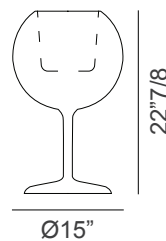

## Description

Table lamp with outer shade in transparent, bronze, gold, silver, rose gold, black, green or 4 ever mirrored glass. Inner shade is sandblasted.

**Large light source:** 1x 60W - E26 LED.

**Medium light source:** 1x 25W - E12 LED.

## Dimensions

**Large:** Ø15" x 22"7/8H

**Medium:** Ø9"7/8 x 16"1/2H

**Mini:** Ø5"1/8 x 11"H

**Cable length:** 70"7/8

Large

Medium

Mini