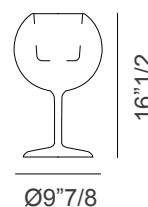

## Description

Table lamp with outer shade in transparent, bronze, gold, silver, rose gold, black, green or 4 ever mirrored glass. Inner shade is sandblasted.

**Large light source:** 1x 60W - E26 LED.

**Medium light source:** 1x 25W - E12 LED.

## Dimensions

**Large:** Ø15" x 22"7/8H

**Medium:** Ø9"7/8 x 16"1/2H

**Mini:** Ø5"1/8 x 11"H

**Cable length:** 70"7/8

Large

Medium

Mini