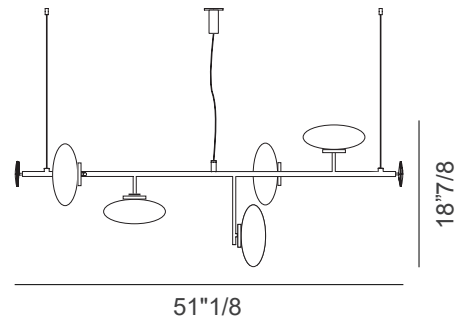

Mami

Design: Umberto Asnago

Description

Suspension lamp with metal structure in matt black or brushed bronze.

Shade in white blown glass.

Light source:

33W - 3189lm LED 2700K - 3000 K

Dimmable 0-10V. Made in Italy.

UL LISTED

Dimensions

51"1/8W x 24"3/4D x 18"7/8H

5 shades Ø7"7/8

Finishes and materials

Structure: Matt black or brushed bronze.

Shade: White blown glass.