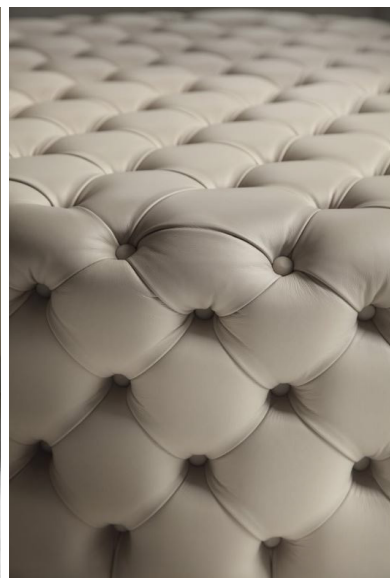

# Alcide

*Design: O. Moon*

## *Description*

Ottoman with tufted cover in the fabrics, eco-leathers or leathers of the collection.

## Dimensions

**Square A:** 17"W x 17"D x 15"3/8H

**Round A:** Ø19"5/8 x 16"1/8H

**Rectangular:** 36"5/8W x 17"D x 15"3/8H

**Square B:** 36"5/8W x 36"5/8D x 16"1/2H

**Round B:** Ø35"3/8 x 16"1/8H

**Round C:** Ø49"1/4 x 17"3/8H

Square A

Square B

Rectangular

Round A

Round B

Round C