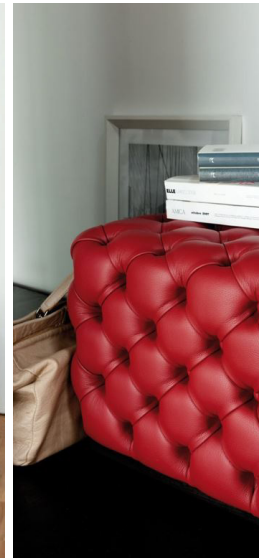

## *Description*

Ottoman with tufted cover in the fabrics, eco-leathers or leathers of the collection.

## Dimensions

**Square A:** 17"W x 17"D x 15"3/8H

**Round A:** Ø19"5/8 x 16"1/8H

**Rectangular:** 36"5/8W x 17"D x 15"3/8H

**Square B:** 36"5/8W x 36"5/8D x 16"1/2H

**Round B:** Ø35"3/8 x 16"1/8H

**Round C:** Ø49"1/4 x 17"3/8H