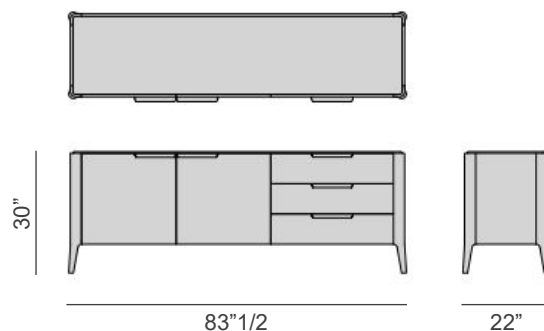

Atlante

Design: C. Ballabio

Description

Sideboard in canaletta walnut or ash with top in marble, wood or frosted glass backcoated. Equipped with two doors and three drawers with soft closure.

Dimensions

83"1/2W x 22"D x 30"H