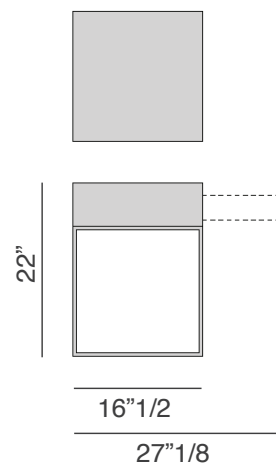

Finishes and materials

Drawer: Canaletto Walnut, Canaletto Walnut Moka Stained, Canaletto Walnut Wenge Stained or Matt Lacquered closed pore.

Metal Base: Chrome Plated, Black Matt, Brushed Bronzed Brass.