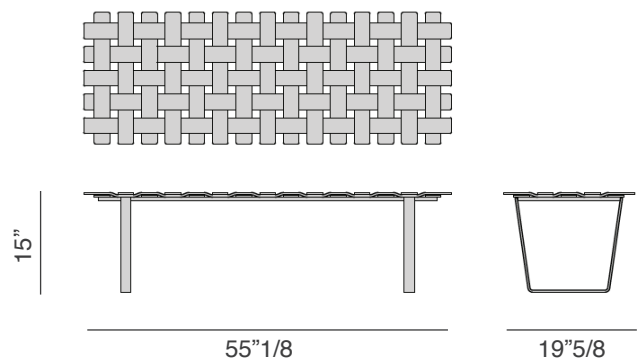

Belt

Design: T. Colzani

Description

Bench in solid canaletto walnut and metal base. Available with a round seat cushion in the fabrics of the collection.

Dimensions

55"1/8W x 19"5/8D x 15"H
Cushion: Ø17"3/4 x 3"1/2H