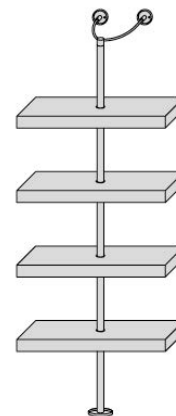

Different compositions can be created.

Dimensions

Each shelf: 39"3/8W x 14"1/8D x 3"1/8H
Please specify the height needed for the pole.

Shelf with off-central hole

Shelf with central hole

Ceiling Pole

Wall Pole

Finishes and materials

Pole Metal Finish: Bronzoro

Shelves: Canaletto Walnut or Matt Lacquered Closed Pore

Domino Expo

Compositions

Composition "A"
- 4 shelves with off-central hole
- Pole fixed to ceiling

Composition "B"
- 3 shelves with off-central hole
- Pole fixed to ceiling

Composition "C"
- 4 shelves with off-central hole
- Pole fixed to wall

Composition "D"
- 4 shelves with central hole
- Pole fixed to ceiling

Composition "E"
- 3 shelves with central hole
- Pole fixed to ceiling

Composition "F"
- 4 shelves with central hole
- Pole fixed to wall