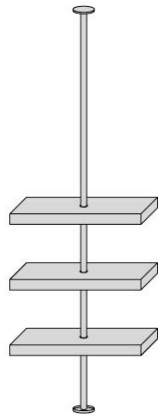

Domino Expo

Design: T. Colzani

Description

Modular bookcase consisting of a metal column fixed to the wall or to the ceiling and revolving ash wood shelves. The shelves have an off-central or central hole. On the back side of the pole there are 8 holes for cable management.

Different compositions can be created.

Dimensions

Each shelf: 39"3/8W x 14"1/8D x 3"1/8H
Please specify the height needed for the pole.

Shelf with off-central hole

Shelf with central hole

Ceiling Pole

Wall Pole

Finishes and materials

Pole Metal Finish: Bronzoro

Shelves: Canaletto Walnut or Matt Lacquered Closed Pore

Domino Expo

Compositions

Composition "A"
- 4 shelves with off-central hole
- Pole fixed to ceiling

Composition "B"
- 3 shelves with off-central hole
- Pole fixed to ceiling

Composition "C"
- 4 shelves with off-central hole
- Pole fixed to wall

Composition "D"
- 4 shelves with central hole
- Pole fixed to ceiling