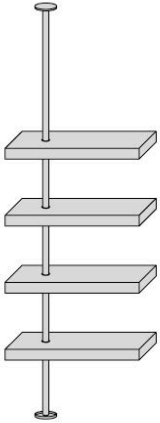

Domino Expo

Design: T. Colzani

Description

Modular bookcase consisting of a metal column fixed to the wall or to the ceiling and revolving ash wood shelves. The shelves have an off-central or central hole. On the back side of the pole there are 8 holes for cable management.

Different compositions can be created.

Dimensions

Each shelf: 39"3/8W x 14"1/8D x 3"1/8H
Please specify the height needed for the pole.

Shelf with off-central hole

Shelf with central hole

Ceiling Pole

Wall Pole

Finishes and materials

Pole Metal Finish: Bronzoro

Shelves: Canaletto Walnut or Matt Lacquered Closed Pore

Domino Expo

Compositions

Composition "A"
- 4 shelves with off-central hole
- Pole fixed to ceiling

Composition "B"
- 3 shelves with off-central hole
- Pole fixed to ceiling

Composition "C"
- 4 shelves with off-central hole
- Pole fixed to wall

Composition "D"
- 4 shelves with central hole
- Pole fixed to ceiling