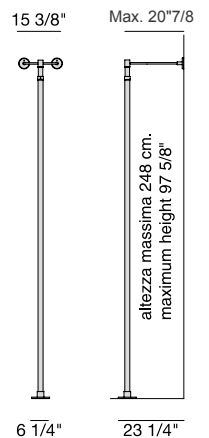

Domino Expo

Design: T. Colzani

Description

Modular bookcase consisting of a metal column fixed to the wall or to the ceiling and revolving ash wood shelves. The shelves have an off-central or central hole. On the back side of the pole there are 8 holes for cable management.

Different compositions can be created.

Dimensions

Each shelf: 39"3/8W x 14"1/8D x 3"1/8H
Please specify the height needed for the pole.

Shelf with off-central hole

Shelf with central hole

Ceiling Pole

Wall Pole

Composition "B"
- 3 shelves with off-central hole
- Pole fixed to ceiling

Composition "C"
- 4 shelves with off-central hole
- Pole fixed to wall

Composition "D"
- 4 shelves with central hole
- Pole fixed to ceiling