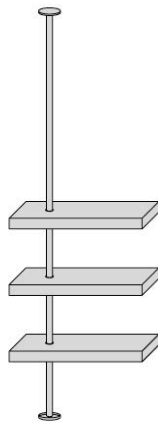

Domino Expo

Design: T. Colzani

Description

Modular bookcase consisting of a metal column fixed to the wall or to the ceiling and revolving ash wood shelves. The shelves have an off-central or central hole. On the back side of the pole there are 8 holes for cable management.

Different compositions can be created.

Dimensions

Each shelf: 39"3/8W x 14"1/8D x 3"1/8H
Please specify the height needed for the pole.

Shelf with off-central hole

Shelf with central hole

Ceiling Pole

Wall Pole

Finishes and materials

Pole Metal Finish: Bronzoro

Shelves: Canaletto Walnut or Matt Lacquered Closed Pore

Domino Expo

Compositions

Composition "A"
- 4 shelves with off-central hole
- Pole fixed to ceiling

Composition "B"
- 3 shelves with off-central hole
- Pole fixed to ceiling

Composition "C"
- 4 shelves with off-central hole
- Pole fixed to wall

Composition "D"
- 4 shelves with central hole
- Pole fixed to ceiling