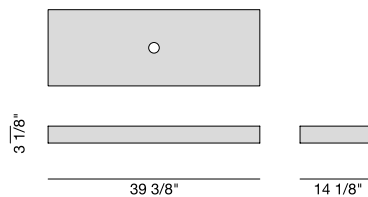

Different compositions can be created.

Dimensions

Each shelf: 39"3/8W x 14"1/8D x 3"1/8H
Please specify the height needed for the pole.

Shelf with off-central hole

Shelf with central hole

Ceiling Pole

Wall Pole