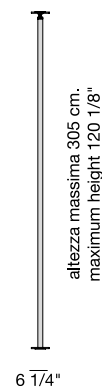

Domino Expo

Design: T. Colzani

Description

Modular bookcase consisting of a metal column fixed to the wall or to the ceiling and revolving ash wood shelves. The shelves have an off-central or central hole. On the back side of the pole there are 8 holes for cable management.

Different compositions can be created.

Dimensions

Each shelf: 39"3/8W x 14"1/8D x 3"1/8H
Please specify the height needed for the pole.

Shelf with off-central hole

Shelf with central hole

Ceiling Pole

Wall Pole

Finishes and materials

Pole Metal Finish: Bronzoro

Shelves: Canaletto Walnut or Matt Lacquered Closed Pore

Domino Expo

Compositions

Composition "A"
- 4 shelves with off-central hole
- Pole fixed to ceiling

Composition "B"
- 3 shelves with off-central hole
- Pole fixed to ceiling

Composition "C"
- 4 shelves with off-central hole
- Pole fixed to wall

Composition "D"
- 4 shelves with central hole
- Pole fixed to ceiling