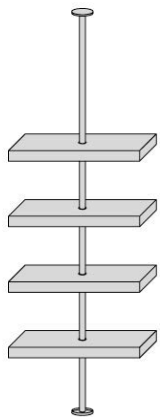

Domino Expo

Design: T. Colzani

Description

Modular bookcase consisting of a metal column fixed to the wall or to the ceiling and revolving ash wood shelves. The shelves have an off-central or central hole. On the back side of the pole there are 8 holes for cable management.

Different compositions can be created.

Dimensions

Each shelf: 39"3/8W x 14"1/8D x 3"1/8H
Please specify the height needed for the pole.

Shelf with off-central hole

Shelf with central hole

Ceiling Pole

Wall Pole

Finishes and materials

Pole Metal Finish: Bronzoro

Shelves: Canaletto Walnut or Matt Lacquered Closed Pore

Domino Expo

Compositions

Composition "A"
- 4 shelves with off-central hole
- Pole fixed to ceiling

Composition "B"
- 3 shelves with off-central hole
- Pole fixed to ceiling

Composition "C"
- 4 shelves with off-central hole
- Pole fixed to wall

Composition "D"
- 4 shelves with central hole
- Pole fixed to ceiling