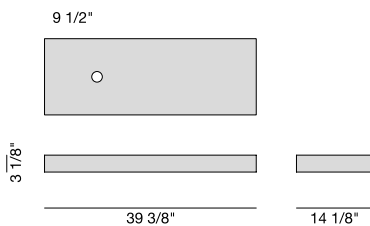

Domino Expo

Design: T. Colzani

Description

Modular bookcase consisting of a metal column fixed to the wall or to the ceiling and revolving ash wood shelves. The shelves have an off-central or central hole. On the back side of the pole there are 8 holes for cable management.

Different compositions can be created.

Dimensions

Each shelf: 39"3/8W x 14"1/8D x 3"1/8H
Please specify the height needed for the pole.

Shelf with off-central hole

Shelf with central hole

Ceiling Pole

Wall Pole