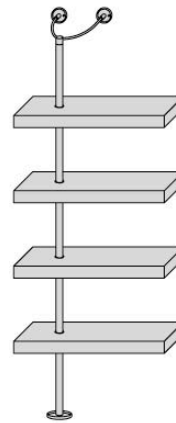

Domino Expo

Design: T. Colzani

Description

Modular bookcase consisting of a metal column fixed to the wall or to the ceiling and revolving ash wood shelves. The shelves have an off-central or central hole. On the back side of the pole there are 8 holes for cable management.

Different compositions can be created.

Dimensions

Each shelf: 39"3/8W x 14"1/8D x 3"1/8H
Please specify the height needed for the pole.

Shelf with off-central hole

Shelf with central hole

Ceiling Pole

Wall Pole

Finishes and materials

Pole Metal Finish: Bronzoro

Shelves: Canaletto Walnut or Matt Lacquered Closed Pore

Domino Expo

Compositions

Composition "A"
- 4 shelves with off-central hole
- Pole fixed to ceiling

Composition "B"
- 3 shelves with off-central hole
- Pole fixed to ceiling

Composition "C"
- 4 shelves with off-central hole
- Pole fixed to wall

Composition "D"
- 4 shelves with central hole
- Pole fixed to ceiling